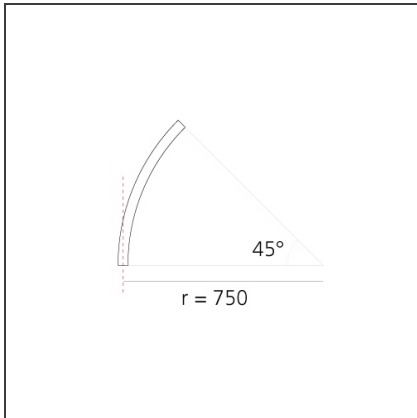

TECHNICAL DRAWINGS

FEATURES

Article Code:	AQ72018	Series:	Indoor
Colour:	Brushed Copper		
Installation:	Ceiling, Suspension, Recessed		
Environment:	Indoor		

DIMENSIONS

Notes

Each linear, angle and curved elements are provided with mechanical and electrical joints and installation accessories. End caps have to be ordered separately. 1 suspension cable is also included. Depending on the driver, the product can be undimmable or dimmable DALI.