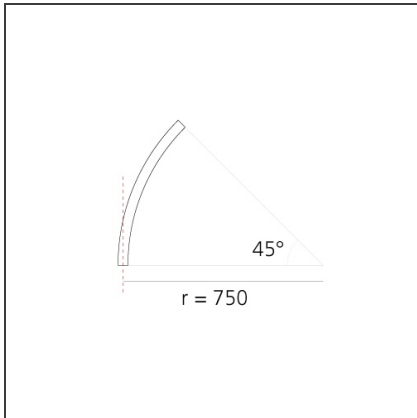

TECHNICAL DRAWINGS

FEATURES

Article Code:	AQ72015	Series:	Indoor, 2018
Colour:	Brushed Silver		Artemide Collection
Installation:	Recessed, Suspension, Ceiling		
Environment:	Indoor		

DIMENSIONS

Notes

Each linear, angle and curved elements are provided with mechanical and electrical joints and installation accessories. End caps have to be ordered separately. 1 suspension cable is also included.