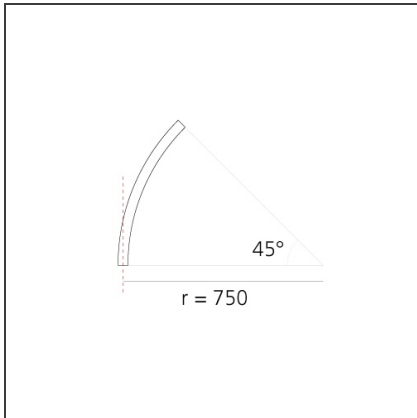

TECHNICAL DRAWINGS

FEATURES

Article Code:	AQ72001	Series:	Indoor
Colour:	White		
Installation:	Ceiling, Suspension, Recessed		
Environment:	Indoor		

DIMENSIONS

Notes

Each linear, angle and curved elements are provided with mechanical and electrical joints and installation accessories. End caps have to be ordered separately. 1 suspension cable is also included. Depending on the driver, the product can be undimmable or dimmable DALI.