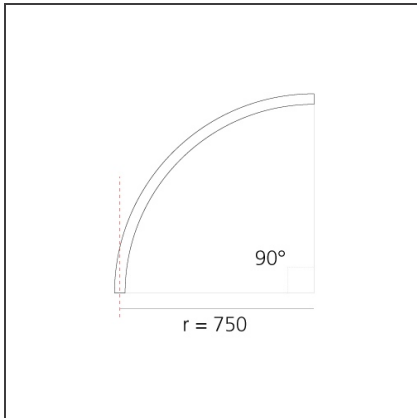

TECHNICAL DRAWINGS

FEATURES

Article Code:	AQ73020	Series:	Indoor
Colour:	Brushed Bronze		
Installation:	Ceiling, Suspension, Recessed		
Environment:	Indoor		

DIMENSIONS

Notes

Each linear, angle and curved elements are provided with mechanical and electrical joints and installation accessories. End caps have to be ordered separately. 1 suspension cable is also included. Depending on the driver, the product can be undimmable or dimmable DALI.