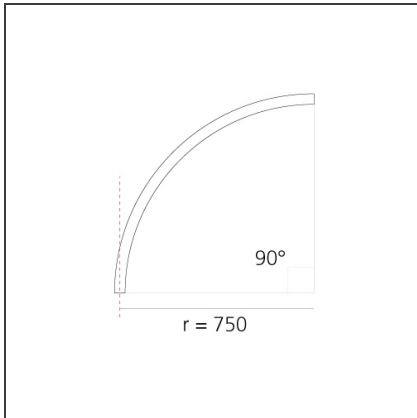

TECHNICAL DRAWINGS

FEATURES

Article Code:	AQ73015	Series:	Indoor, 2018
Colour:	Brushed Silver		Artemide Collection
Installation:	Recessed, Suspension, Ceiling		
Environment:	Indoor		

DIMENSIONS

Notes

Each linear, angle and curved elements are provided with mechanical and electrical joints and installation accessories. End caps have to be ordered separately. 1 suspension cable is also included.