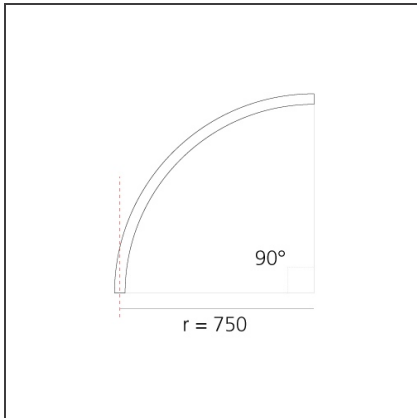

TECHNICAL DRAWINGS

FEATURES

Article Code:	AQ73015	Series:	Indoor
Colour:	Brushed Silver		
Installation:	Ceiling, Suspension, Recessed		
Environment:	Indoor		

DIMENSIONS

Notes

Each linear, angle and curved elements are provided with mechanical and electrical joints and installation accessories. End caps have to be ordered separately. 1 suspension cable is also included. Depending on the driver, the product can be undimmable or dimmable DALI.