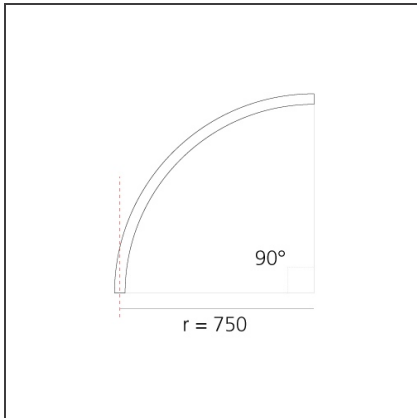

TECHNICAL DRAWINGS

FEATURES

Article Code:	AQ73001	Series:	Indoor
Colour:	White		
Installation:	Ceiling, Suspension, Recessed		
Environment:	Indoor		

DIMENSIONS

Notes

Each linear, angle and curved elements are provided with mechanical and electrical joints and installation accessories. End caps have to be ordered separately. 1 suspension cable is also included. Depending on the driver, the product can be undimmable or dimmable DALI.