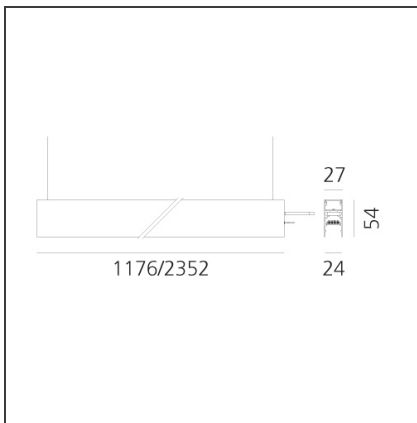

A.24 - Suspension Magnetic Track - Track + Indirect Emission - 1176mm - 2700K - Black

IP20 Dimmerable:

DESIGN BY

Carlotta de Bevilacqua

DESCRIPTION

A.24 is an open platform. A single intelligent profile generates three light performances while following the architecture with continuity, freedom and exibility. It is a fluid system that harbours a patented optoelectronic technology.

TECHNICAL DRAWINGS

FEATURES

Article Code:	AQ40604	Series:	Indoor, 2018 Artemide Collection
Colour:	Black		
Installation:	Recessed, Suspension, Ceiling		
Environment:	Indoor		

DIMENSIONS

Length:	cm 118
Width:	cm 2.7
Height:	cm 5.4