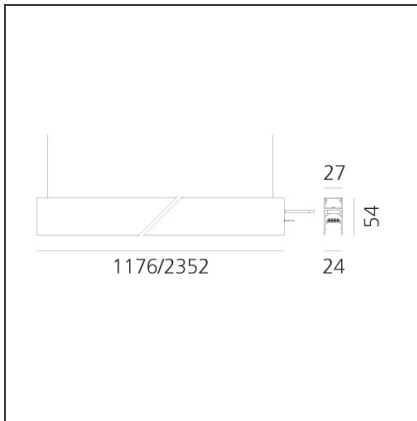

TECHNICAL DRAWINGS

FEATURES

Article Code:	AQ40604	Series:	Indoor
Colour:	Black		
Installation:	Ceiling, Suspension, Recessed		
Environment:	Indoor		

DIMENSIONS

Length:	cm 117.6
Width:	cm 2.7
Height:	cm 5.4
Weight:	kg 1.7

INCLUDED SOURCES

Category:	LED	Color temperature (K):	2700K
Number:	1	CRI:	80
Watt:	16W		
Type:	0		

LUMINAIRE

Watt:	16W	Delivered lumens output (lm):	1502lm
		CCT:	2700K
		Efficiency:	67%
		Efficacy:	93.86lm/W
		CRI:	80
		Dimmable Typology:	Dali

Notes

Each linear, angle and curved elements are provided with mechanical and electrical joints and installation accessories. End caps have to be ordered separately. 1 suspension cable is also included. Depending on the driver, the product can be undimmable or dimmable DALI.