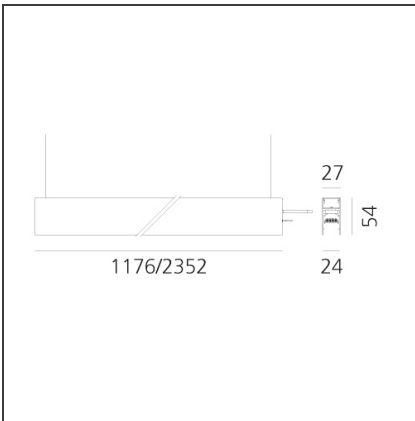

A.24 - Suspension Magnetic Track - Track + Indirect Emission - 1176mm - 2700K - Brushed Bronze

IP20 Dimmerable:

DESIGN BY

Carlotta de Bevilacqua

DESCRIPTION

A.24 is an open platform. A single intelligent profile generates three light performances while following the architecture with continuity, freedom and exibility. It is a fluid system that harbours a patented optoelectronic technology.

TECHNICAL DRAWINGS

FEATURES

Article Code:	AQ40620	Series:	Indoor, 2018 Artemide Collection
Colour:	Brushed Bronze		
Installation:	Recessed, Suspension, Ceiling		
Environment:	Indoor		

DIMENSIONS

Length:	cm 118
Width:	cm 2.7
Height:	cm 5.4