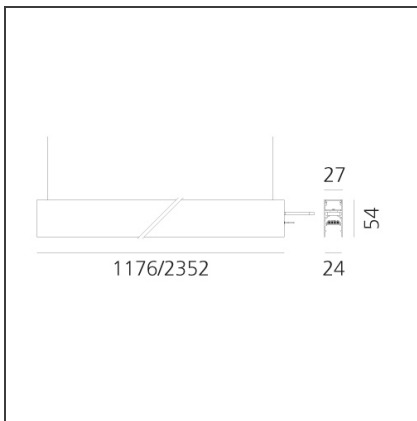

TECHNICAL DRAWINGS

FEATURES

Article Code:	AQ40620	Series:	Indoor
Colour:	Brushed Bronze		
Installation:	Ceiling, Suspension, Recessed		
Environment:	Indoor		

DIMENSIONS

Length:	cm 117.6
Width:	cm 2.7
Height:	cm 5.4
Weight:	kg 1.7

240W Ceiling power supply kit (cable length 2,2 m) - 230VAC-48VDC - IP20 - 321x91x111H - White - DALI AQ16101

240W Ceiling power supply kit (cable length 2,2 m) - 230VAC-48VDC - IP20 - 321x91x111H - Black - DALI AQ16104

240W Recessed power supply kit (cable length 2,2 m) - 230VAC-48VDC - IP20 - 396x195x112H - White - APP Compatible AQ15401APP

240W Recessed power supply kit (cable length 2,2 m) - 230VAC-48VDC - IP20 - 396x195x112H - Black - APP Compatible AQ15404APP