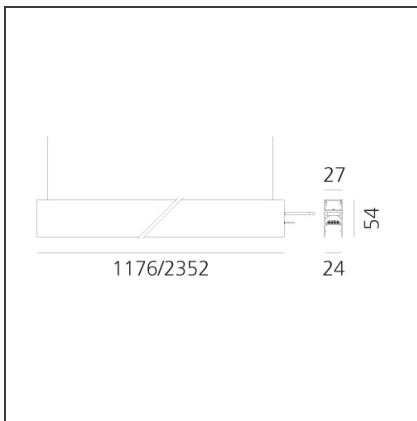

TECHNICAL DRAWINGS

FEATURES

Article Code:	AQ40618	Series:	Indoor
Colour:	Brushed Copper		
Installation:	Ceiling, Suspension, Recessed		
Environment:	Indoor		

DIMENSIONS

Length:	cm 117.6
Width:	cm 2.7
Height:	cm 5.4
Weight:	kg 1.7

240W Ceiling power supply kit (cable length 2,2 m) - 230VAC-48VDC - IP20 - 321x91x111H - White - DALI AQ16101

240W Ceiling power supply kit (cable length 2,2 m) - 230VAC-48VDC - IP20 - 321x91x111H - Black - DALI AQ16104

240W Recessed power supply kit (cable length 2,2 m) - 230VAC-48VDC - IP20 - 396x195x112H - White - APP Compatible AQ15401APP

240W Recessed power supply kit (cable length 2,2 m) - 230VAC-48VDC - IP20 - 396x195x112H - Black - APP Compatible AQ15404APP