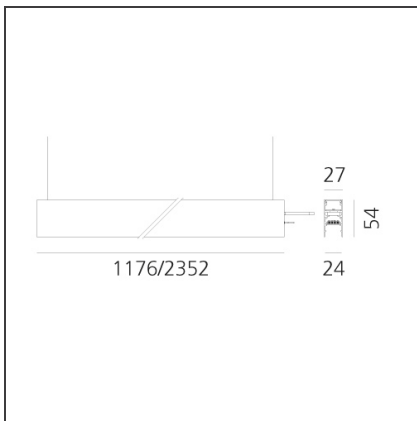

A.24 - Suspension Magnetic Track - Track + Indirect Emission - 1176mm - 2700K - Brushed Copper

IP20 Dimmerable: + -

DESIGN BY

Carlotta de Bevilacqua

DESCRIPTION

A.24 is an open platform. A single intelligent profile generates three light performances while following the architecture with continuity, freedom and exibility. It is a fluid system that harbours a patented optoelectronic technology.

TECHNICAL DRAWINGS

FEATURES

Article Code:	AQ40618	Series:	Indoor, 2018 Artemide Collection
Colour:	Brushed Copper		
Installation:	Recessed, Suspension, Ceiling		
Environment:	Indoor		

DIMENSIONS

Length:	cm 118
Width:	cm 2.7
Height:	cm 5.4