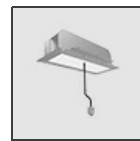

240W Recessed power supply kit (cable length 2,2 m) - 230VAC-48VDC - IP20 - 396x195x112H - White - DALI AQ15401