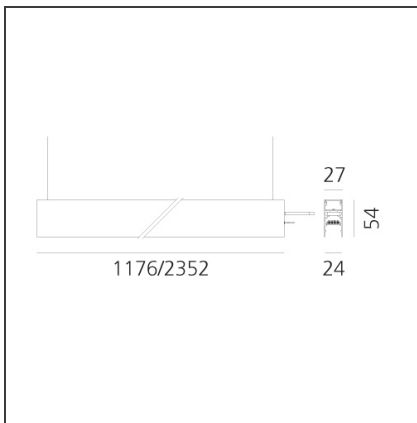

TECHNICAL DRAWINGS

FEATURES

Article Code:	AQ40615	Series:	Indoor
Colour:	Brushed Silver		
Installation:	Ceiling, Suspension, Recessed		
Environment:	Indoor		

DIMENSIONS

Length:	cm 117.6
Width:	cm 2.7
Height:	cm 5.4
Weight:	kg 1.7

INCLUDED SOURCES

Category:	LED	Color temperature (K):	2700K
Number:	1	CRI:	80
Watt:	16W		
Type:	0		

LUMINAIRE

Watt:	16W	Delivered lumens output (lm):	1502lm
		CCT:	2700K
		Efficiency:	67%
		Efficacy:	93.86lm/W
		CRI:	80
		Dimmable Typology:	Dali

Notes

Each linear, angle and curved elements are provided with mechanical and electrical joints and installation accessories. End caps have to be ordered separately. 1 suspension cable is also included. Depending on the driver, the product can be undimmable or dimmable DALI.