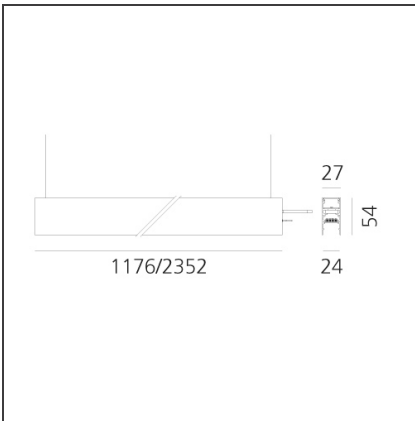

A.24 - Suspension Magnetic Track - Track + Indirect Emission - 1176mm - 2700K - Brushed Silver

IP20 Dimmerable:

DESIGN BY

Carlotta de Bevilacqua

DESCRIPTION

A.24 is an open platform. A single intelligent profile generates three light performances while following the architecture with continuity, freedom and exibility. It is a fluid system that harbours a patented optoelectronic technology.

TECHNICAL DRAWINGS

FEATURES

Article Code:	AQ40615	Series:	Indoor, 2018 Artemide Collection
Colour:	Brushed Silver		
Installation:	Recessed, Suspension, Ceiling		
Environment:	Indoor		

DIMENSIONS

Length:	cm 118
Width:	cm 2.7
Height:	cm 5.4