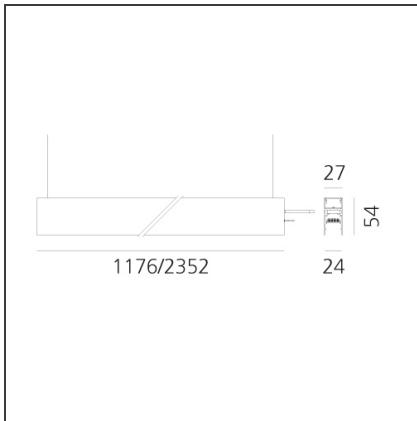

A.24 - Suspension Magnetic Track - Track + Indirect Emission - 1176mm - 2700K - White

IP20 Dimmerable:

DESIGN BY

Carlotta de Bevilacqua

DESCRIPTION

A.24 is an open platform. A single intelligent profile generates three light performances while following the architecture with continuity, freedom and exibility. It is a fluid system that harbours a patented optoelectronic technology.

TECHNICAL DRAWINGS

FEATURES

Article Code:	AQ40601	Series:	Indoor, 2018 Artemide Collection
Colour:	White		
Installation:	Recessed, Suspension, Ceiling		
Environment:	Indoor		

DIMENSIONS

Length:	cm 118
Width:	cm 2.7
Height:	cm 5.4