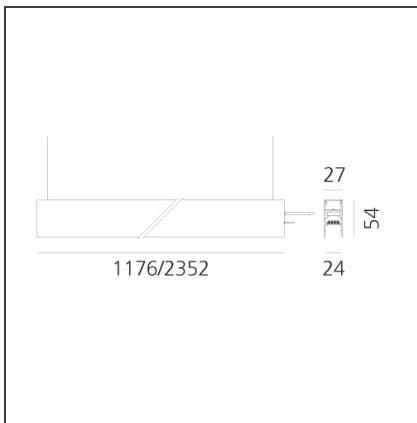

A.24 - Suspension Magnetic Track - Track + Indirect Emission - 1176mm - 2700K - White

IP20 Dimmerable: + -

DESIGN BY

Carlotta de Bevilacqua

DESCRIPTION

A.24 is a new comprehensive and flexible system to design light in space. A single profile, only 24 mm thick, can be installed in the recessed, ceiling or suspension mode to continuously follow the angles on a flat or three-dimensional surface. This profile hosts to a variety of performance options: diffused light, sharp optical units with three beam angles, or a smart magnetic track. This makes A.24 a flexible system, as well as an open platform to accommodate other products from the Architectural collection. The suspension version also features direct emission. The three solutions can be alternated to match the architecture and the room functions with utmost flexibility. The competence of Artemide is revealed by the quality of light, as well as by the ability of A.24 to freely move in space, with direct power connection points up to 14 metres apart.

TECHNICAL DRAWINGS

FEATURES

Article Code:	AQ40601	Series:	Indoor
Colour:	White		
Installation:	Ceiling, Suspension, Recessed		
Environment:	Indoor		

DIMENSIONS

Length:	cm 117.6
Width:	cm 2.7
Height:	cm 5.4
Weight:	kg 1.7

240W Recessed power supply kit (cable length 2,2 m) - 230VAC-48VDC - IP20 - 396x195x112H - Black - DALI AQ15404

240W Ceiling power supply kit (cable length 2,2 m) - 230VAC-48VDC - IP20 - 321x91x111H - White - DALI AQ16101