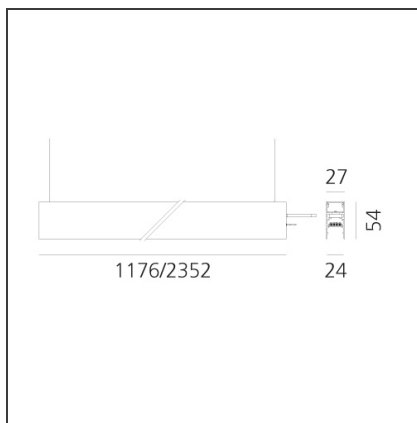

A.24 - Suspension Magnetic Track - Track + Indirect Emission - 1176mm - 3000K - Black

IP20    Dimmerable: 

DESIGN BY

Carlotta de Bevilacqua

DESCRIPTION

A.24 is a new comprehensive and flexible system to design light in space. A single profile, only 24 mm thick, can be installed in the recessed, ceiling or suspension mode to continuously follow the angles on a flat or three-dimensional surface. This profile hosts to a variety of performance options: diffused light, sharp optical units with three beam angles, or a smart magnetic track. This makes A.24 a flexible system, as well as an open platform to accommodate other products from the Architectural collection. The suspension version also features direct emission. The three solutions can be alternated to match the architecture and the room functions with utmost flexibility. The competence of Artemide is revealed by the quality of light, as well as by the ability of A.24 to freely move in space, with direct power connection points up to 14 metres apart.

TECHNICAL DRAWINGS

FEATURES

Article Code:	AQ40204	Series:	Indoor
Colour:	Black		
Installation:	Ceiling, Suspension, Recessed		
Environment:	Indoor		

DIMENSIONS

Length:	cm 117.6
Width:	cm 2.7
Height:	cm 5.4
Weight:	kg 1.7