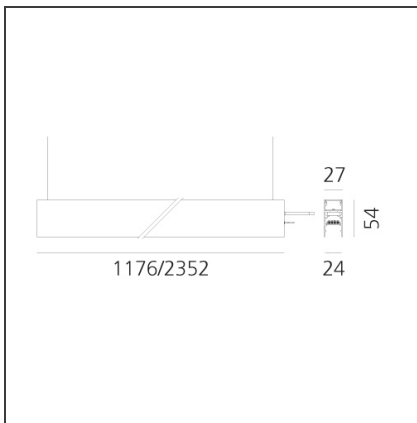

TECHNICAL DRAWINGS

FEATURES

Article Code:	AQ40220	Series:	Indoor, 2018 Artemide Collection
Colour:	Brushed Bronze		
Installation:	Recessed, Suspension, Ceiling		
Environment:	Indoor		

DIMENSIONS

Length:	cm 118
Width:	cm 2.7
Height:	cm 5.4

INCLUDED SOURCES

Category:	LED	Color temperature (K):	3000K
Number:	1	CRI:	80
Watt:	16W		
Type:	0		

LUMINAIRE

Watt:	16W	Delivered lumens output (lm):	1524lm
		CCT:	3000K
		CRI:	80
		Dimmable Typology:	Dali

Notes

Each linear, angle and curved elements are provided with mechanical and electrical joints and installation accessories. End caps have to be ordered separately. 1 suspension cable is also included.