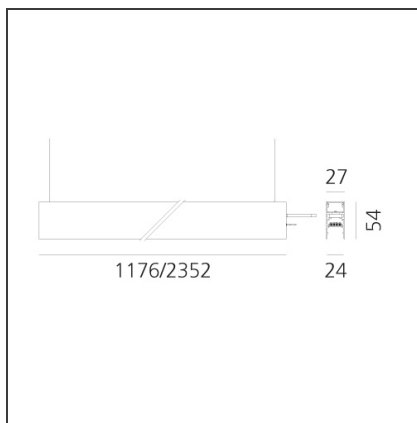

TECHNICAL DRAWINGS

FEATURES

Article Code:	AQ40220	Series:	Indoor
Colour:	Brushed Bronze		
Installation:	Ceiling, Suspension, Recessed		
Environment:	Indoor		

DIMENSIONS

Length:	cm 117.6
Width:	cm 2.7
Height:	cm 5.4
Weight:	kg 1.7

240W Ceiling power supply kit (cable length 2,2 m) - 230VAC-48VDC - IP20 - 321x91x111H - White - DALI AQ16101

240W Ceiling power supply kit (cable length 2,2 m) - 230VAC-48VDC - IP20 - 321x91x111H - Black - DALI AQ16104