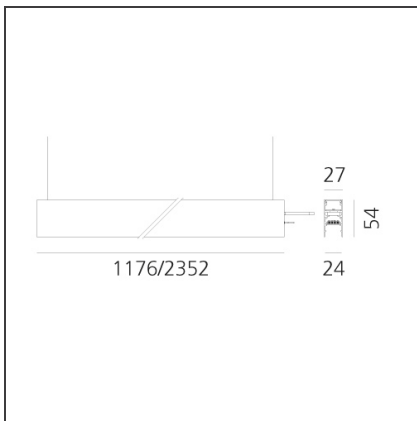

TECHNICAL DRAWINGS

FEATURES

Article Code:	AQ40215	Series:	Indoor
Colour:	Brushed Silver		
Installation:	Ceiling, Suspension, Recessed		
Environment:	Indoor		

DIMENSIONS

Length:	cm 117.6
Width:	cm 2.7
Height:	cm 5.4
Weight:	kg 1.7

240W Ceiling power supply kit (cable length 2,2 m) - 230VAC-48VDC - IP20 - 321x91x111H - White - DALI AQ16101

240W Ceiling power supply kit (cable length 2,2 m) - 230VAC-48VDC - IP20 - 321x91x111H - Black - DALI AQ16104

240W Recessed power supply kit (cable length 2,2 m) - 230VAC-48VDC - IP20 - 396x195x112H - White - APP Compatible AQ15401APP

240W Recessed power supply kit (cable length 2,2 m) - 230VAC-48VDC - IP20 - 396x195x112H - Black - APP Compatible AQ15404APP