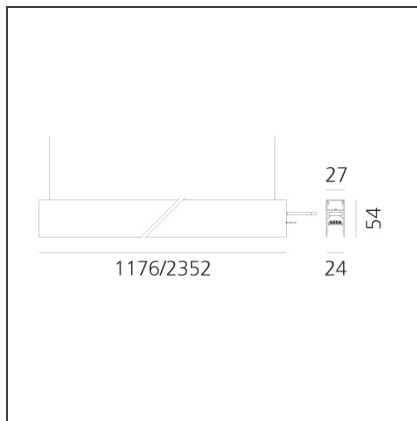

A.24 - Suspension Magnetic Track - Track + Indirect Emission - 1176mm - 3000K - Brushed Silver

IP20 Dimmerable:

DESIGN BY

Carlotta de Bevilacqua

DESCRIPTION

A.24 is an open platform. A single intelligent profile generates three light performances while following the architecture with continuity, freedom and exibility. It is a fluid system that harbours a patented optoelectronic technology.

TECHNICAL DRAWINGS

FEATURES

Article Code:	AQ40215	Series:	Indoor, 2018 Artemide Collection
Colour:	Brushed Silver		
Installation:	Recessed, Suspension, Ceiling		
Environment:	Indoor		

DIMENSIONS

Length:	cm 118
Width:	cm 2.7
Height:	cm 5.4