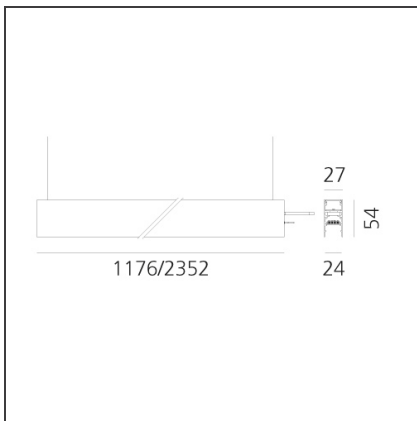

TECHNICAL DRAWINGS

FEATURES

Article Code:	AQ40201	Series:	Indoor
Colour:	White		
Installation:	Ceiling, Suspension, Recessed		
Environment:	Indoor		

DIMENSIONS

Length:	cm 117.6
Width:	cm 2.7
Height:	cm 5.4
Weight:	kg 1.7

240W Recessed power supply kit (cable length 2,2 m) - 230VAC-48VDC - IP20 - 396x195x112H - Black - DALI AQ15404

240W Ceiling power supply kit (cable length 2,2 m) - 230VAC-48VDC - IP20 - 321x91x111H - White - DALI AQ16101