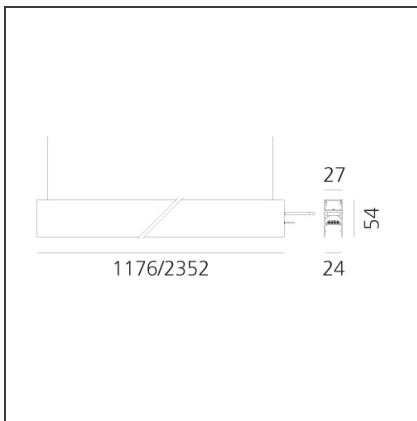

A.24 - Suspension Magnetic Track - Track + Indirect Emission - 1176mm - 3000K - White

IP20 Dimmerable:

DESIGN BY

Carlotta de Bevilacqua

DESCRIPTION

A.24 is an open platform. A single intelligent profile generates three light performances while following the architecture with continuity, freedom and exibility. It is a fluid system that harbours a patented optoelectronic technology.

TECHNICAL DRAWINGS

FEATURES

Article Code:	AQ40201	Series:	Indoor, 2018 Artemide Collection
Colour:	White		
Installation:	Recessed, Suspension, Ceiling		
Environment:	Indoor		

DIMENSIONS

Length:	cm 118
Width:	cm 2.7
Height:	cm 5.4