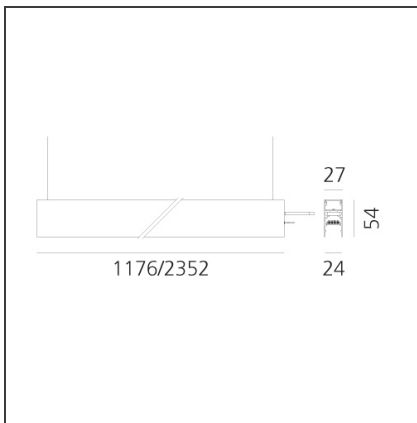

TECHNICAL DRAWINGS

FEATURES

Article Code:	AQ40304	Series:	Indoor
Colour:	Black		
Installation:	Ceiling, Suspension, Recessed		
Environment:	Indoor		

DIMENSIONS

Length:	cm 117.6
Width:	cm 2.7
Height:	cm 5.4
Weight:	kg 1.7