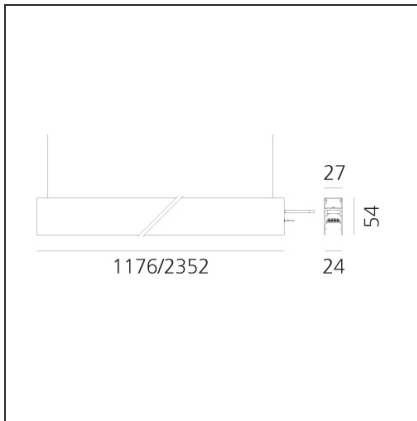

A.24 - Suspension Magnetic Track - Track + Indirect Emission - 1176mm - 4000K - Black

IP20 Dimmerable:

DESIGN BY

Carlotta de Bevilacqua

DESCRIPTION

A.24 is an open platform. A single intelligent profile generates three light performances while following the architecture with continuity, freedom and exibility. It is a fluid system that harbours a patented optoelectronic technology.

TECHNICAL DRAWINGS

FEATURES

Article Code:	AQ40304	Series:	Indoor, 2018 Artemide Collection
Colour:	Black		
Installation:	Recessed, Suspension, Ceiling		
Environment:	Indoor		

DIMENSIONS

Length:	cm 118
Width:	cm 2.7
Height:	cm 5.4