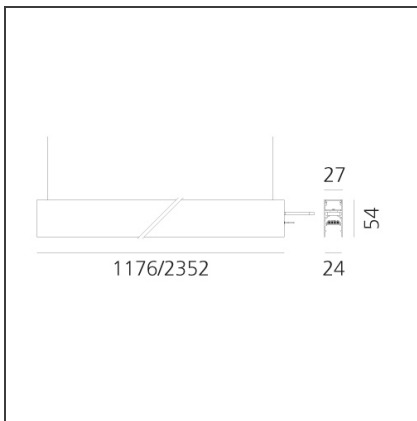

A.24 - Suspension Magnetic Track - Track + Indirect Emission - 1176mm - 4000K - Brushed Bronze

IP20 Dimmerable:

DESIGN BY

Carlotta de Bevilacqua

DESCRIPTION

A.24 is an open platform. A single intelligent profile generates three light performances while following the architecture with continuity, freedom and exibility. It is a fluid system that harbours a patented optoelectronic technology.

TECHNICAL DRAWINGS

FEATURES

Article Code:	AQ40320	Series:	Indoor, 2018 Artemide Collection
Colour:	Brushed Bronze		
Installation:	Recessed, Suspension, Ceiling		
Environment:	Indoor		

DIMENSIONS

Length:	cm 118
Width:	cm 2.7
Height:	cm 5.4