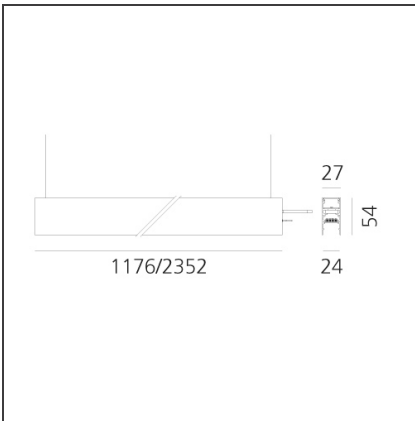

A.24 - Suspension Magnetic Track - Track + Indirect Emission - 1176mm - 4000K - Brushed Copper

IP20 Dimmerable: + -

DESIGN BY

Carlotta de Bevilacqua

DESCRIPTION

A.24 is an open platform. A single intelligent profile generates three light performances while following the architecture with continuity, freedom and exibility. It is a fluid system that harbours a patented optoelectronic technology.

TECHNICAL DRAWINGS

FEATURES

Article Code:	AQ40318	Series:	Indoor, 2018 Artemide Collection
Colour:	Brushed Copper		
Installation:	Recessed, Suspension, Ceiling		
Environment:	Indoor		

DIMENSIONS

Length:	cm 118
Width:	cm 2.7
Height:	cm 5.4