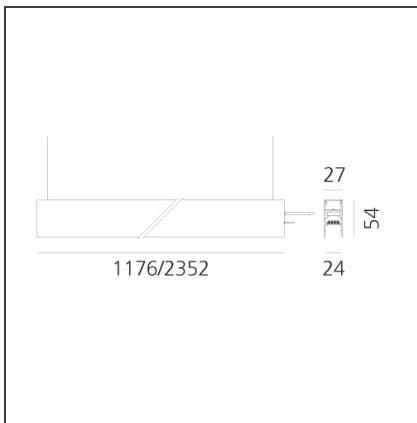

TECHNICAL DRAWINGS

FEATURES

Article Code:	AQ40315	Series:	Indoor
Colour:	Brushed Silver		
Installation:	Ceiling, Suspension, Recessed		
Environment:	Indoor		

DIMENSIONS

Length:	cm 117.6
Width:	cm 2.7
Height:	cm 5.4
Weight:	kg 1.7

240W Ceiling power supply kit (cable length 2,2 m) - 230VAC-48VDC - IP20 - 321x91x111H - White - DALI AQ16101

240W Ceiling power supply kit (cable length 2,2 m) - 230VAC-48VDC - IP20 - 321x91x111H - Black - DALI AQ16104