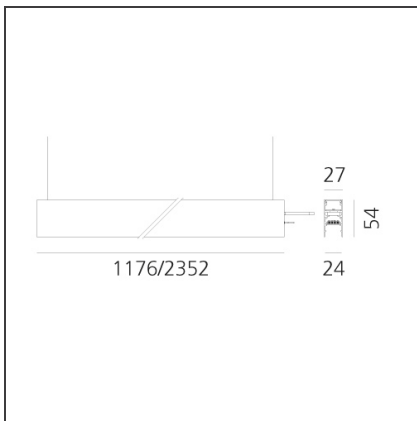

TECHNICAL DRAWINGS

FEATURES

Article Code:	AQ40301	Series:	Indoor
Colour:	White		
Installation:	Ceiling, Suspension, Recessed		
Environment:	Indoor		

DIMENSIONS

Length:	cm 117.6
Width:	cm 2.7
Height:	cm 5.4
Weight:	kg 1.7

240W Recessed power supply kit (cable length 2,2 m) - 230VAC-48VDC - IP20 - 396x195x112H - Black - DALI AQ15404

240W Ceiling power supply kit (cable length 2,2 m) - 230VAC-48VDC - IP20 - 321x91x111H - White - DALI AQ16101