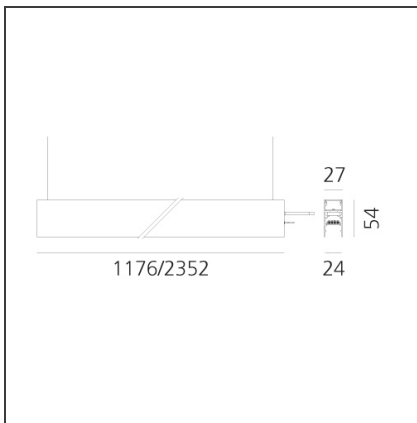

TECHNICAL DRAWINGS

FEATURES

Article Code:	AQ40301	Series:	Indoor, 2018 Artemide Collection
Colour:	White		
Installation:	Recessed, Suspension, Ceiling		
Environment:	Indoor		

DIMENSIONS

Length:	cm 118
Width:	cm 2.7
Height:	cm 5.4

INCLUDED SOURCES

Category:	LED	Color temperature (K):	4000K
Number:	1	CRI:	80
Watt:	16W		
Type:	0		

LUMINAIRE

Watt:	16W	Delivered lumens output (lm):	1593lm
		CCT:	4000K
		Efficiency:	67%
		Efficacy:	99.55lm/W
		CRI:	80
		Dimmable Typology:	Dali

Notes

Each linear, angle and curved elements are provided with mechanical and electrical joints and installation accessories. End caps have to be ordered separately. 1 suspension cable is also included.