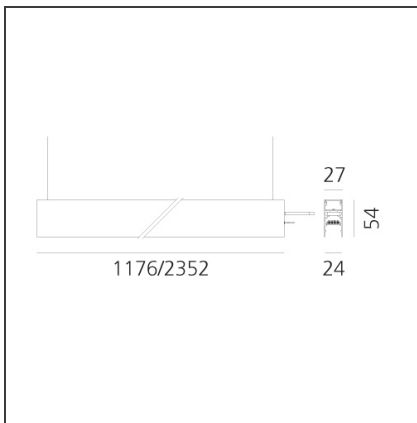

TECHNICAL DRAWINGS

FEATURES

Article Code:	AQ40704	Series:	Indoor
Colour:	Black		
Installation:	Ceiling, Suspension, Recessed		
Environment:	Indoor		

DIMENSIONS

Length:	cm 235.2
Width:	cm 2.7
Height:	cm 5.4
Weight:	kg 2.7