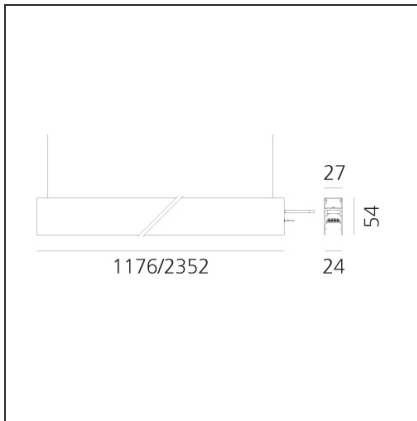

A.24 - Suspension Magnetic Track - Track + Indirect Emission - 2352mm - 2700K - Black

IP20 Dimmerable:

DESIGN BY

Carlotta de Bevilacqua

DESCRIPTION

A.24 is an open platform. A single intelligent profile generates three light performances while following the architecture with continuity, freedom and exibility. It is a fluid system that harbours a patented optoelectronic technology.

TECHNICAL DRAWINGS

FEATURES

Article Code:	AQ40704	Series:	Indoor, 2018 Artemide Collection
Colour:	Black		
Installation:	Recessed, Suspension, Ceiling		
Environment:	Indoor		

DIMENSIONS

Length:	cm 235
Width:	cm 2.7
Height:	cm 5.4