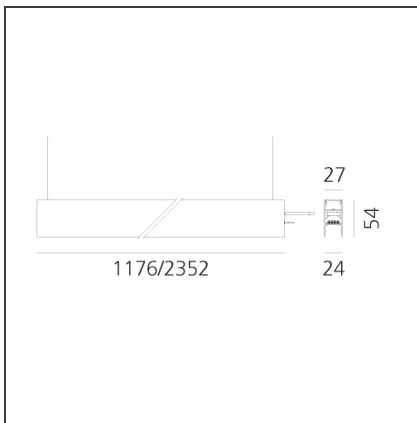

TECHNICAL DRAWINGS

FEATURES

Article Code:	AQ40720	Series:	Indoor
Colour:	Brushed Bronze		
Installation:	Ceiling, Suspension, Recessed		
Environment:	Indoor		

DIMENSIONS

Length:	cm 235.2
Width:	cm 2.7
Height:	cm 5.4
Weight:	kg 2.7

240W Ceiling power supply kit (cable length 2,2 m) - 230VAC-48VDC - IP20 - 321x91x111H - White - DALI AQ16101

240W Ceiling power supply kit (cable length 2,2 m) - 230VAC-48VDC - IP20 - 321x91x111H - Black - DALI AQ16104