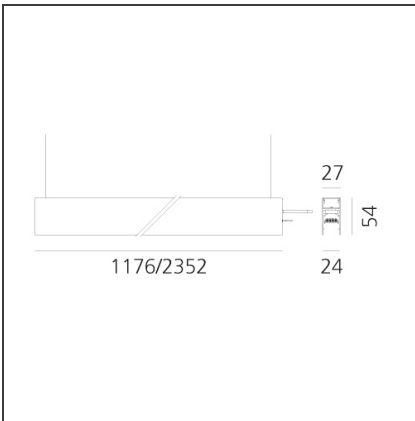

TECHNICAL DRAWINGS

FEATURES

Article Code:	AQ40720	Series:	Indoor, 2018 Artemide Collection
Colour:	Brushed Bronze		
Installation:	Recessed, Suspension, Ceiling		
Environment:	Indoor		

DIMENSIONS

Length:	cm 235
Width:	cm 2.7
Height:	cm 5.4

INCLUDED SOURCES

Category:	LED	Color temperature (K):	2700K
Number:	1	CRI:	80
Watt:	33W		
Type:	0		

LUMINAIRE

Watt:	33W	Delivered lumens output (lm):	3004lm
		CCT:	2700K
		CRI:	80
		Dimmable Typology:	Dali

Notes

Each linear, angle and curved elements are provided with mechanical and electrical joints and installation accessories. End caps have to be ordered separately. 1 suspension cable is also included.