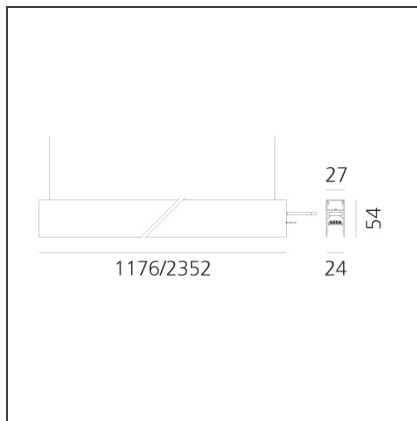

A.24 - Suspension Magnetic Track - Track + Indirect Emission - 2352mm - 2700K - Brushed Copper

IP20 Dimmerable: + -

DESIGN BY

Carlotta de Bevilacqua

DESCRIPTION

A.24 is an open platform. A single intelligent profile generates three light performances while following the architecture with continuity, freedom and exibility. It is a fluid system that harbours a patented optoelectronic technology.

TECHNICAL DRAWINGS

FEATURES

Article Code:	AQ40718	Series:	Indoor, 2018 Artemide Collection
Colour:	Brushed Copper		
Installation:	Recessed, Suspension, Ceiling		
Environment:	Indoor		

DIMENSIONS

Length:	cm 235
Width:	cm 2.7
Height:	cm 5.4