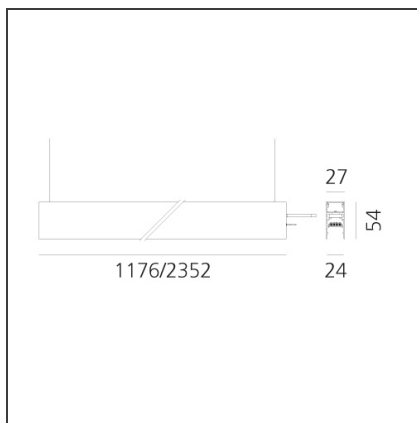

A.24 - Suspension Magnetic Track - Track + Indirect Emission - 2352mm - 2700K - Brushed Silver

IP20 Dimmerable: + -

DESIGN BY

Carlotta de Bevilacqua

DESCRIPTION

A.24 is a new comprehensive and flexible system to design light in space. A single profile, only 24 mm thick, can be installed in the recessed, ceiling or suspension mode to continuously follow the angles on a flat or three-dimensional surface. This profile hosts to a variety of performance options: diffused light, sharp optical units with three beam angles, or a smart magnetic track. This makes A.24 a flexible system, as well as an open platform to accommodate other products from the Architectural collection. The suspension version also features direct emission. The three solutions can be alternated to match the architecture and the room functions with utmost flexibility. The competence of Artemide is revealed by the quality of light, as well as by the ability of A.24 to freely move in space, with direct power connection points up to 14 metres apart.

TECHNICAL DRAWINGS

FEATURES

Article Code:	AQ40715	Series:	Indoor
Colour:	Brushed Silver		
Installation:	Ceiling, Suspension, Recessed		
Environment:	Indoor		

DIMENSIONS

Length:	cm 235.2
Width:	cm 2.7
Height:	cm 5.4
Weight:	kg 2.7

240W Ceiling power supply kit (cable length 2,2 m) - 230VAC-48VDC - IP20 - 321x91x111H - White - DALI AQ16101

240W Ceiling power supply kit (cable length 2,2 m) - 230VAC-48VDC - IP20 - 321x91x111H - Black - DALI AQ16104