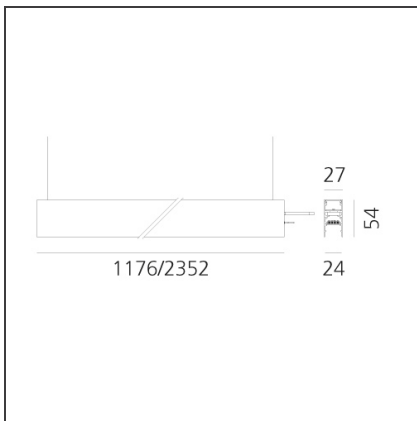

A.24 - Suspension Magnetic Track - Track + Indirect Emission - 2352mm - 2700K - White

IP20 Dimmerable: + -

DESIGN BY

Carlotta de Bevilacqua

DESCRIPTION

A.24 is a new comprehensive and flexible system to design light in space. A single profile, only 24 mm thick, can be installed in the recessed, ceiling or suspension mode to continuously follow the angles on a flat or three-dimensional surface. This profile hosts to a variety of performance options: diffused light, sharp optical units with three beam angles, or a smart magnetic track. This makes A.24 a flexible system, as well as an open platform to accommodate other products from the Architectural collection. The suspension version also features direct emission. The three solutions can be alternated to match the architecture and the room functions with utmost flexibility. The competence of Artemide is revealed by the quality of light, as well as by the ability of A.24 to freely move in space, with direct power connection points up to 14 metres apart.

TECHNICAL DRAWINGS

FEATURES

Article Code:	AQ40701	Series:	Indoor
Colour:	White		
Installation:	Ceiling, Suspension, Recessed		
Environment:	Indoor		

DIMENSIONS

Length:	cm 235.2
Width:	cm 2.7
Height:	cm 5.4
Weight:	kg 2.7

240W Recessed power supply kit (cable length 2,2 m) - 230VAC-48VDC - IP20 - 396x195x112H - Black - DALI AQ15404

240W Ceiling power supply kit (cable length 2,2 m) - 230VAC-48VDC - IP20 - 321x91x111H - White - DALI AQ16101