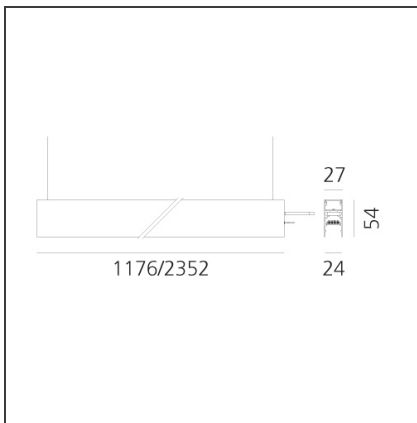

A.24 - Suspension Magnetic Track - Track + Indirect Emission - 2352mm - 2700K - White

IP20    Dimmerable: 

DESIGN BY

Carlotta de Bevilacqua

DESCRIPTION

A.24 is an open platform. A single intelligent profile generates three light performances while following the architecture with continuity, freedom and exibility. It is a fluid system that harbours a patented optoelectronic technology.

TECHNICAL DRAWINGS

FEATURES

Article Code:	AQ40701	Series:	Indoor, 2018 Artemide Collection
Colour:	White		
Installation:	Recessed, Suspension, Ceiling		
Environment:	Indoor		

DIMENSIONS

Length:	cm 235
Width:	cm 2.7
Height:	cm 5.4