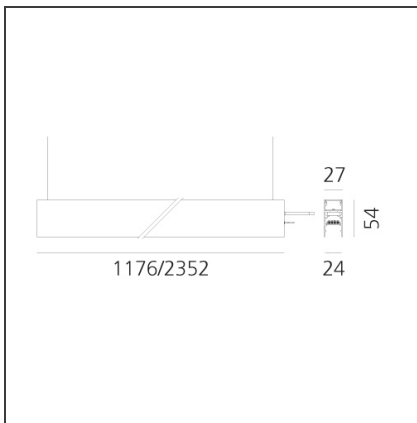

TECHNICAL DRAWINGS

FEATURES

Article Code:	AQ40404	Series:	Indoor
Colour:	Black		
Installation:	Ceiling, Suspension, Recessed		
Environment:	Indoor		

DIMENSIONS

Length:	cm 235.2
Width:	cm 2.7
Height:	cm 5.4
Weight:	kg 2.7