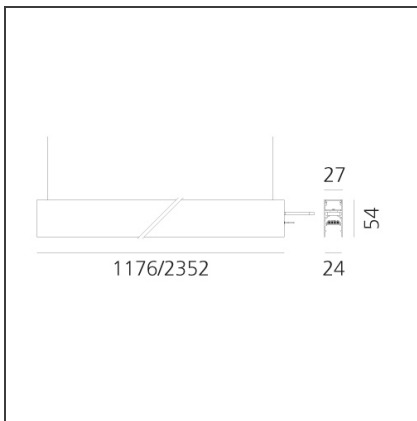

TECHNICAL DRAWINGS

FEATURES

Article Code:	AQ40418	Series:	Indoor, 2018 Artemide Collection
Colour:	Brushed Copper		
Installation:	Recessed, Suspension, Ceiling		
Environment:	Indoor		

DIMENSIONS

Length:	cm 235
Width:	cm 2.7
Height:	cm 5.4

INCLUDED SOURCES

Category:	LED	Color temperature (K):	3000K
Number:	1	CRI:	80
Watt:	33W		
Type:	0		

LUMINAIRE

Watt:	33W	Delivered lumens output (lm):	3049lm
		CCT:	3000K
		CRI:	80
		Dimmable Typology:	Dali

Notes

Each linear, angle and curved elements are provided with mechanical and electrical joints and installation accessories. End caps have to be ordered separately. 1 suspension cable is also included.