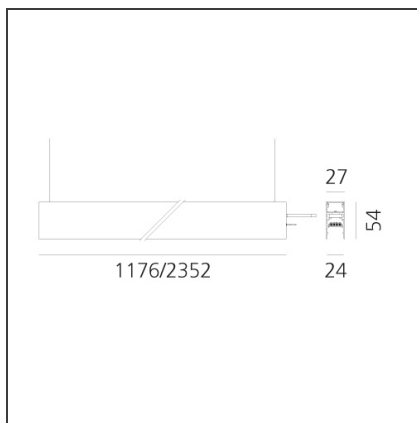

TECHNICAL DRAWINGS

FEATURES

Article Code:	AQ40401	Series:	Indoor
Colour:	White		
Installation:	Ceiling, Suspension, Recessed		
Environment:	Indoor		

DIMENSIONS

Length:	cm 235.2
Width:	cm 2.7
Height:	cm 5.4
Weight:	kg 2.7

INCLUDED SOURCES

Category:	LED	Color temperature (K):	3000K
Number:	1	CRI:	80
Watt:	33W		
Type:	0		

LUMINAIRE

Watt:	33W	Delivered lumens output (lm):	3049lm
		CCT:	3000K
		Efficiency:	67%
		Efficacy:	92.4lm/W
		CRI:	80
		Dimmable Typology:	Dali

Notes

Each linear, angle and curved elements are provided with mechanical and electrical joints and installation accessories. End caps have to be ordered separately. 1 suspension cable is also included. Depending on the driver, the product can be undimmable or dimmable DALI.