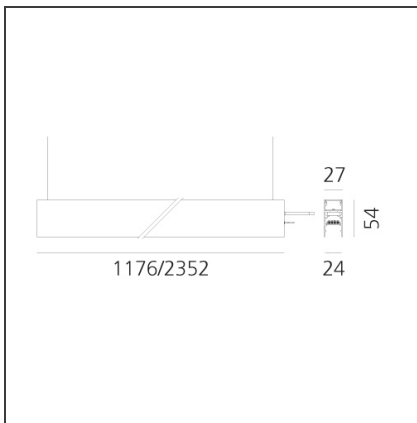

TECHNICAL DRAWINGS

FEATURES

Article Code:	AQ40504	Series:	Indoor
Colour:	Black		
Installation:	Ceiling, Suspension, Recessed		
Environment:	Indoor		

DIMENSIONS

Length:	cm 235.2
Width:	cm 2.7
Height:	cm 5.4
Weight:	kg 2.7