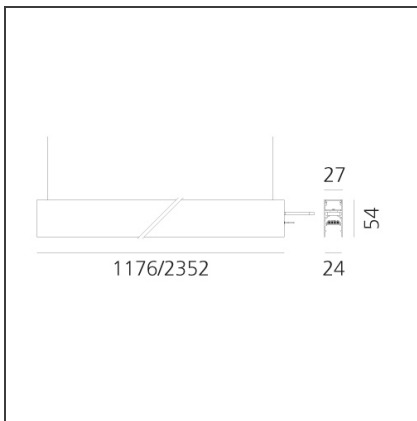

A.24 - Suspension Magnetic Track - Track + Indirect Emission - 2352mm - 4000K - Brushed Bronze

IP20 Dimmerable:

DESIGN BY

Carlotta de Bevilacqua

DESCRIPTION

A.24 is an open platform. A single intelligent profile generates three light performances while following the architecture with continuity, freedom and exibility. It is a fluid system that harbours a patented optoelectronic technology.

TECHNICAL DRAWINGS

FEATURES

Article Code:	AQ40520	Series:	Indoor, 2018 Artemide Collection
Colour:	Brushed Bronze		
Installation:	Recessed, Suspension, Ceiling		
Environment:	Indoor		

DIMENSIONS

Length:	cm 235
Width:	cm 2.7
Height:	cm 5.4