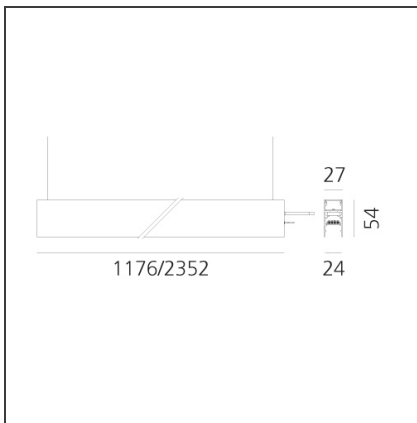

TECHNICAL DRAWINGS

FEATURES

Article Code:	AQ40520	Series:	Indoor
Colour:	Brushed Bronze		
Installation:	Ceiling, Suspension, Recessed		
Environment:	Indoor		

DIMENSIONS

Length:	cm 235.2
Width:	cm 2.7
Height:	cm 5.4
Weight:	kg 2.7

240W Ceiling power supply kit (cable length 2,2 m) - 230VAC-48VDC - IP20 - 321x91x111H - White - DALI AQ16101

240W Ceiling power supply kit (cable length 2,2 m) - 230VAC-48VDC - IP20 - 321x91x111H - Black - DALI AQ16104