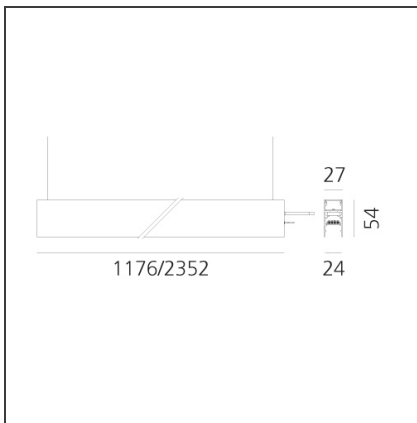

TECHNICAL DRAWINGS

FEATURES

Article Code:	AQ40518	Series:	Indoor, 2018 Artemide Collection
Colour:	Brushed Copper		
Installation:	Recessed, Suspension, Ceiling		
Environment:	Indoor		

DIMENSIONS

Length:	cm 235
Width:	cm 2.7
Height:	cm 5.4

INCLUDED SOURCES

Category:	LED	Color temperature (K):	4000K
Number:	1	CRI:	80
Watt:	33W		
Type:	0		

LUMINAIRE

Watt:	33W	Delivered lumens output (lm):	3185lm
		CCT:	4000K
		CRI:	80
		Dimmable Typology:	Dali

Notes

Each linear, angle and curved elements are provided with mechanical and electrical joints and installation accessories. End caps have to be ordered separately. 1 suspension cable is also included.