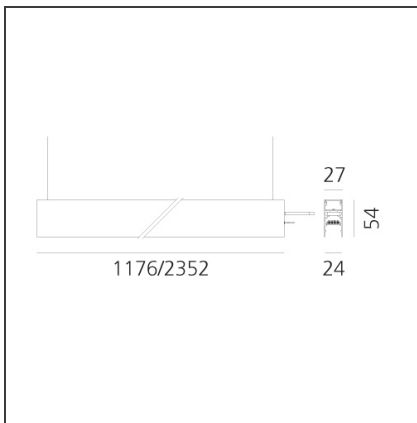

TECHNICAL DRAWINGS

FEATURES

Article Code:	AQ40515	Series:	Indoor
Colour:	Brushed Silver		
Installation:	Ceiling, Suspension, Recessed		
Environment:	Indoor		

DIMENSIONS

Length:	cm 235.2
Width:	cm 2.7
Height:	cm 5.4
Weight:	kg 2.7

INCLUDED SOURCES

Category:	LED	Color temperature (K):	4000K
Number:	1	CRI:	80
Watt:	33W		
Type:	0		

LUMINAIRE

Watt:	33W	Delivered lumens output (lm):	3186lm
		CCT:	4000K
		Efficiency:	67%
		Efficacy:	96.53lm/W
		CRI:	80
		Dimmable Typology:	Dali

Notes

Each linear, angle and curved elements are provided with mechanical and electrical joints and installation accessories. End caps have to be ordered separately. 1 suspension cable is also included. Depending on the driver, the product can be undimmable or dimmable DALI.