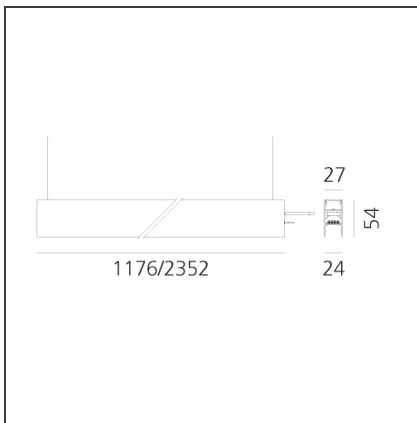

A.24 - Suspension Magnetic Track - Track + Indirect Emission - 2352mm - 4000K - White

IP20 Dimmerable: + -

DESIGN BY

Carlotta de Bevilacqua

DESCRIPTION

A.24 is a new comprehensive and flexible system to design light in space. A single profile, only 24 mm thick, can be installed in the recessed, ceiling or suspension mode to continuously follow the angles on a flat or three-dimensional surface. This profile hosts to a variety of performance options: diffused light, sharp optical units with three beam angles, or a smart magnetic track. This makes A.24 a flexible system, as well as an open platform to accommodate other products from the Architectural collection. The suspension version also features direct emission. The three solutions can be alternated to match the architecture and the room functions with utmost flexibility. The competence of Artemide is revealed by the quality of light, as well as by the ability of A.24 to freely move in space, with direct power connection points up to 14 metres apart.

TECHNICAL DRAWINGS

FEATURES

Article Code:	AQ40501	Series:	Indoor
Colour:	White		
Installation:	Ceiling, Suspension, Recessed		
Environment:	Indoor		

DIMENSIONS

Length:	cm 235.2
Width:	cm 2.7
Height:	cm 5.4
Weight:	kg 2.7

240W Recessed power supply kit (cable length 2,2 m) - 230VAC-48VDC - IP20 - 396x195x112H - Black - DALI AQ15404

240W Ceiling power supply kit (cable length 2,2 m) - 230VAC-48VDC - IP20 - 321x91x111H - White - DALI AQ16101