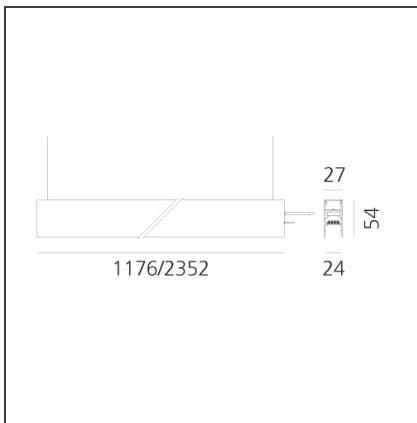

A.24 - Suspension Magnetic Track - Track + Indirect Emission - 2352mm - 4000K - White

IP20 Dimmerable:

DESIGN BY

Carlotta de Bevilacqua

DESCRIPTION

A.24 is an open platform. A single intelligent profile generates three light performances while following the architecture with continuity, freedom and exibility. It is a fluid system that harbours a patented optoelectronic technology.

TECHNICAL DRAWINGS

FEATURES

Article Code:	AQ40501	Series:	Indoor, 2018 Artemide Collection
Colour:	White		
Installation:	Recessed, Suspension, Ceiling		
Environment:	Indoor		

DIMENSIONS

Length:	cm 235
Width:	cm 2.7
Height:	cm 5.4