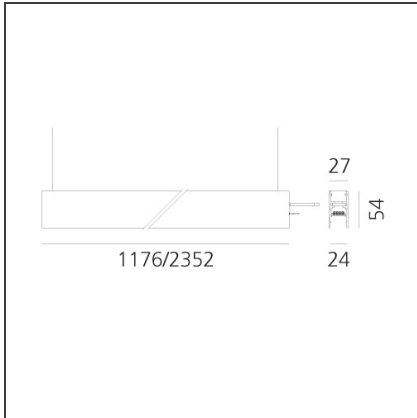

TECHNICAL DRAWINGS

FEATURES

Article Code:	AQ40004	Series:	Indoor, 2018 Artemide Collection
Colour:	Black		
Installation:	Recessed, Suspension, Ceiling		
Environment:	Indoor		

DIMENSIONS

Length:	cm 118
Width:	cm 2.7
Height:	cm 5.4

Notes

Each linear, angle and curved elements are provided with mechanical and electrical joints and installation accessories. End caps have to be ordered separately. 1 suspension cable is also included.