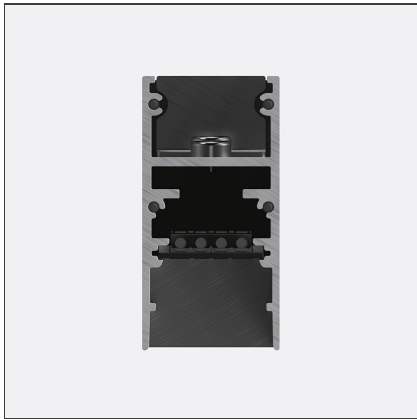

A.24 - Suspension Magnetic Track - Track - 1176mm - Black

 IP20   

DESIGN BY

Carlotta de Bevilacqua

DESCRIPTION

A.24 is a new comprehensive and flexible system to design light in space. A single profile, only 24 mm thick, can be installed in the recessed, ceiling or suspension mode to continuously follow the angles on a flat or three-dimensional surface. This profile hosts to a variety of performance options: diffused light, sharp optical units with three beam angles, or a smart magnetic track. This makes A.24 a flexible system, as well as an open platform to accommodate other products from the Architectural collection. The suspension version also features direct emission. The three solutions can be alternated to match the architecture and the room functions with utmost flexibility. The competence of Artemide is revealed by the quality of light, as well as by the ability of A.24 to freely move in space, with direct power connection points up to 14 metres apart.

TECHNICAL DRAWINGS

FEATURES

Article Code:	AQ40004	Series:	Indoor
Colour:	Black		
Installation:	Ceiling, Suspension, Recessed		
Environment:	Indoor		

DIMENSIONS

Length:	cm 117.6
Width:	cm 2.7
Height:	cm 5.4
Weight:	kg 1.7

ACCESSORIES

A.24 - Suspension
- End caps. (2pcs)
including 1
suspension cable
200H - Black
AQ49004

240W Ceiling
power supply kit
(cable length 2,2
m) - 230VAC-
48VDC - IP20 -
321x91x111H -
Black - APP
Compatible
AQ16104APP

150W Ceiling
power supply kit
(cable length 2,2
m) - 230VAC-
48VDC - IP20 -
321x91x111H -
White - APP
Compatible
AQ17501APP

150W Ceiling
power supply kit
(cable length 2,2
m) - 230VAC-
48VDC - IP20 -
321x91x111H -
Black - APP
Compatible
AQ17504APP