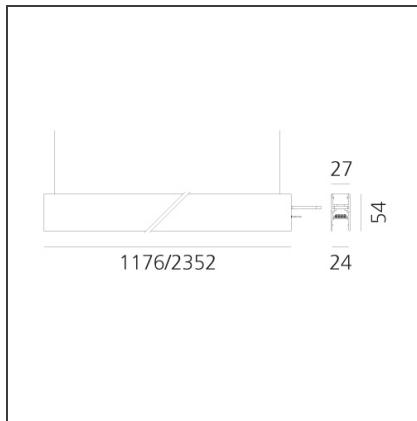

A.24 - Suspension Magnetic Track - Track - 1176mm - Black

 IP20   

DESIGN BY

Carlotta de Bevilacqua

DESCRIPTION

A.24 is a new comprehensive and flexible system to design light in space. A single profile, only 24 mm thick, can be installed in the recessed, ceiling or suspension mode to continuously follow the angles on a flat or three-dimensional surface. This profile hosts to a variety of performance options: diffused light, sharp optical units with three beam angles, or a smart magnetic track. This makes A.24 a flexible system, as well as an open platform to accommodate other products from the Architectural collection. The suspension version also features direct emission. The three solutions can be alternated to match the architecture and the room functions with utmost flexibility. The competence of Artemide is revealed by the quality of light, as well as by the ability of A.24 to freely move in space, with direct power connection points up to 14 metres apart.

TECHNICAL DRAWINGS

FEATURES

Article Code:	AQ40004	Series:	Indoor
Colour:	Black		
Installation:	Ceiling, Suspension, Recessed		
Environment:	Indoor		

DIMENSIONS

Length:	cm 117.6
Width:	cm 2.7
Height:	cm 5.4
Weight:	kg 1.7