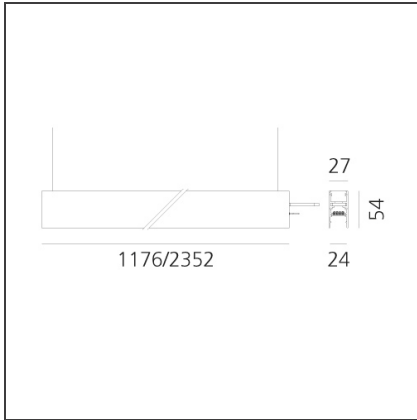

TECHNICAL DRAWINGS

FEATURES

Article Code:	AQ40020	Series:	Indoor
Colour:	Brushed Bronze		
Installation:	Ceiling, Suspension, Recessed		
Environment:	Indoor		

DIMENSIONS

Length:	cm 117.6
Width:	cm 2.7
Height:	cm 5.4
Weight:	kg 1.7

Notes

Each linear, angle and curved elements are provided with mechanical and electrical joints and installation accessories. End caps have to be ordered separately. 1 suspension cable is also included. Depending on the driver, the product can be undimmable or dimmable DALI.