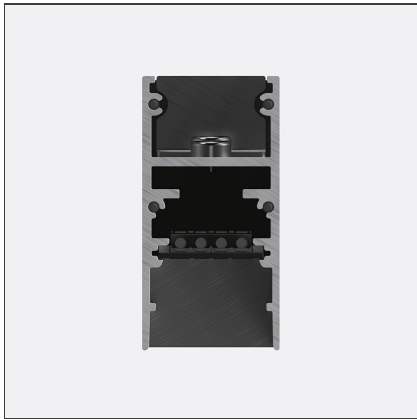

A.24 - Suspension Magnetic Track - Track - 1176mm - Brushed Copper

IP20

DESIGN BY

Carlotta de Bevilacqua

DESCRIPTION

A.24 is a new comprehensive and flexible system to design light in space. A single profile, only 24 mm thick, can be installed in the recessed, ceiling or suspension mode to continuously follow the angles on a flat or three-dimensional surface. This profile hosts to a variety of performance options: diffused light, sharp optical units with three beam angles, or a smart magnetic track. This makes A.24 a flexible system, as well as an open platform to accommodate other products from the Architectural collection. The suspension version also features direct emission. The three solutions can be alternated to match the architecture and the room functions with utmost flexibility. The competence of Artemide is revealed by the quality of light, as well as by the ability of A.24 to freely move in space, with direct power connection points up to 14 metres apart.