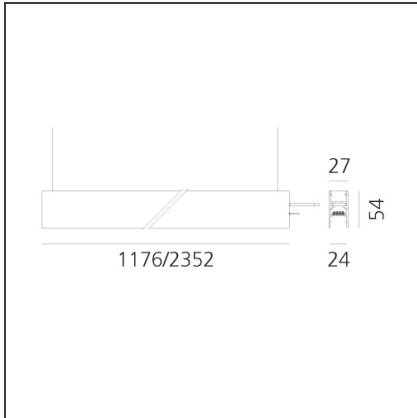

TECHNICAL DRAWINGS

FEATURES

Article Code:	AQ40018	Series:	Indoor
Colour:	Brushed Copper		
Installation:	Ceiling, Suspension, Recessed		
Environment:	Indoor		

DIMENSIONS

Length:	cm 117.6
Width:	cm 2.7
Height:	cm 5.4
Weight:	kg 1.7

Notes

Each linear, angle and curved elements are provided with mechanical and electrical joints and installation accessories. End caps have to be ordered separately. 1 suspension cable is also included. Depending on the driver, the product can be undimmable or dimmable DALI.