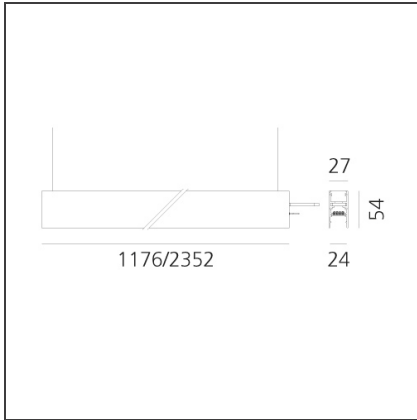

A.24 - Suspension Magnetic Track - Track - 1176mm - Brushed Silver

IP20   

DESIGN BY

Carlotta de Bevilacqua

DESCRIPTION

A.24 is a new comprehensive and flexible system to design light in space. A single profile, only 24 mm thick, can be installed in the recessed, ceiling or suspension mode to continuously follow the angles on a flat or three-dimensional surface. This profile hosts to a variety of performance options: diffused light, sharp optical units with three beam angles, or a smart magnetic track. This makes A.24 a flexible system, as well as an open platform to accommodate other products from the Architectural collection. The suspension version also features direct emission. The three solutions can be alternated to match the architecture and the room functions with utmost flexibility. The competence of Artemide is revealed by the quality of light, as well as by the ability of A.24 to freely move in space, with direct power connection points up to 14 metres apart.

TECHNICAL DRAWINGS

FEATURES

Article Code:	AQ40015	Series:	Indoor
Colour:	Brushed Silver		
Installation:	Ceiling, Suspension, Recessed		
Environment:	Indoor		

DIMENSIONS

Length:	cm 117.6
Width:	cm 2.7
Height:	cm 5.4
Weight:	kg 1.7

240W Ceiling power supply kit (cable length 2,2 m) - 230VAC-48VDC - IP20 - 321x91x111H - White - DALI AQ16101

240W Ceiling power supply kit (cable length 2,2 m) - 230VAC-48VDC - IP20 - 321x91x111H - Black - DALI AQ16104

240W Recessed power supply kit (cable length 2,2 m) - 230VAC-48VDC - IP20 - 396x195x112H - White - APP Compatible AQ15401APP

240W Recessed power supply kit (cable length 2,2 m) - 230VAC-48VDC - IP20 - 396x195x112H - Black - APP Compatible AQ15404APP