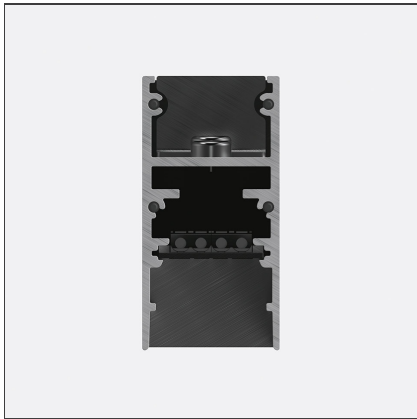

## A.24 - Suspension Magnetic Track - Track - 1176mm - Brushed Silver

IP20   

### DESCRIPTION

A.24 is an open platform. A single intelligent profile generates three light performances while following the architecture with continuity, freedom and exibility. It is a fluid system that harbours a patented optoelectronic technology.

### DIMENSIONS

<b>Length:</b>	cm 117.6
<b>Width:</b>	cm 2.7
<b>Height:</b>	cm 5.4
<b>Weight:</b>	kg 1.7