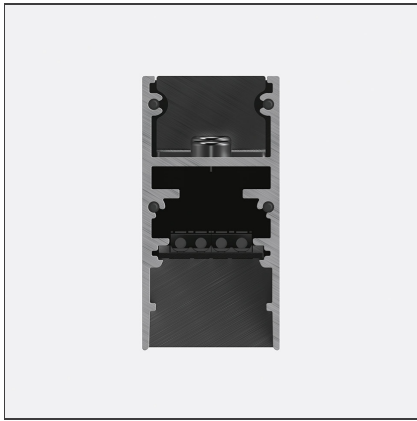

A.24 - Suspension Magnetic Track - Track - 1176mm - Brushed Silver

IP20   

DESIGN BY

Carlotta de Bevilacqua

DESCRIPTION

A.24 is a new comprehensive and flexible system to design light in space. A single profile, only 24 mm thick, can be installed in the recessed, ceiling or suspension mode to continuously follow the angles on a flat or three-dimensional surface. This profile hosts to a variety of performance options: diffused light, sharp optical units with three beam angles, or a smart magnetic track. This makes A.24 a flexible system, as well as an open platform to accommodate other products from the Architectural collection. The suspension version also features direct emission. The three solutions can be alternated to match the architecture and the room functions with utmost flexibility. The competence of Artemide is revealed by the quality of light, as well as by the ability of A.24 to freely move in space, with direct power connection points up to 14 metres apart.

TECHNICAL DRAWINGS

FEATURES

Article Code:	AQ40015	Series:	Indoor
Colour:	Brushed Silver		
Installation:	Ceiling, Suspension, Recessed		
Environment:	Indoor		

DIMENSIONS

Length:	cm 117.6
Width:	cm 2.7
Height:	cm 5.4
Weight:	kg 1.7

ACCESSORIES

240W Ceiling power supply kit (cable length 2,2 m) - 230VAC-48VDC - IP20 - 321x91x111H - Black - APP Compatible AQ16104APP

150W Ceiling power supply kit (cable length 2,2 m) - 230VAC-48VDC - IP20 - 321x91x111H - White - APP Compatible AQ17501APP

240W Ceiling power supply kit (cable length 2,2 m) - 230VAC-48VDC - IP20 - 321x91x111H - White - DALI AQ16101

240W Ceiling power supply kit (cable length 2,2 m) - 230VAC-48VDC - IP20 - 321x91x111H - Black - DALI AQ16104