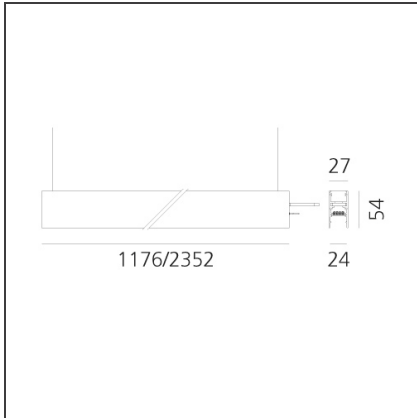

TECHNICAL DRAWINGS

FEATURES

Article Code:	AQ40015	Series:	Indoor
Colour:	Brushed Silver		
Installation:	Ceiling, Suspension, Recessed		
Environment:	Indoor		

DIMENSIONS

Length:	cm 117.6
Width:	cm 2.7
Height:	cm 5.4
Weight:	kg 1.7

Notes

Each linear, angle and curved elements are provided with mechanical and electrical joints and installation accessories. End caps have to be ordered separately. 1 suspension cable is also included. Depending on the driver, the product can be undimmable or dimmable DALI.