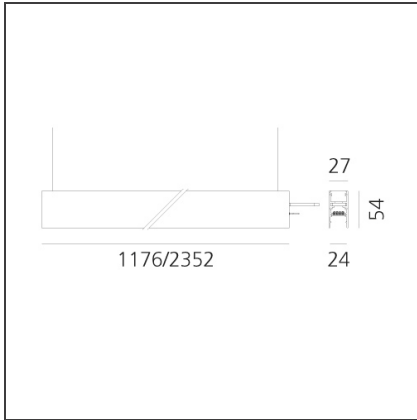

A.24 - Suspension Magnetic Track - Track - 1176mm - White

IP20   

DESIGN BY

Carlotta de Bevilacqua

DESCRIPTION

A.24 is a new comprehensive and flexible system to design light in space. A single profile, only 24 mm thick, can be installed in the recessed, ceiling or suspension mode to continuously follow the angles on a flat or three-dimensional surface. This profile hosts to a variety of performance options: diffused light, sharp optical units with three beam angles, or a smart magnetic track. This makes A.24 a flexible system, as well as an open platform to accommodate other products from the Architectural collection. The suspension version also features direct emission. The three solutions can be alternated to match the architecture and the room functions with utmost flexibility. The competence of Artemide is revealed by the quality of light, as well as by the ability of A.24 to freely move in space, with direct power connection points up to 14 metres apart.

TECHNICAL DRAWINGS

FEATURES

Article Code:	AQ40001	Series:	Indoor
Colour:	White		
Installation:	Ceiling, Suspension, Recessed		
Environment:	Indoor		

DIMENSIONS

Length:	cm 117.6
Width:	cm 2.7
Height:	cm 5.4
Weight:	kg 1.7

240W Recessed power supply kit (cable length 2,2 m) - 230VAC-48VDC - IP20 - 396x195x112H - Black - DALI AQ15404

240W Ceiling power supply kit (cable length 2,2 m) - 230VAC-48VDC - IP20 - 321x91x111H - White - DALI AQ16101