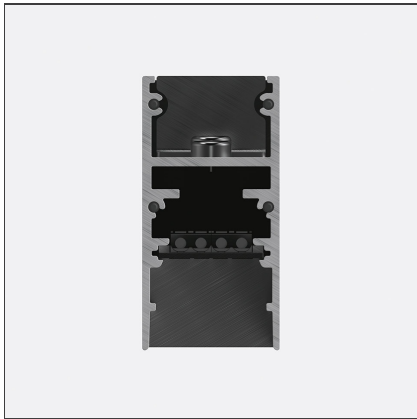

A.24 - Suspension Magnetic Track - Track - 1176mm - White

IP20   

DESIGN BY

Carlotta de Bevilacqua

DESCRIPTION

A.24 is a new comprehensive and flexible system to design light in space. A single profile, only 24 mm thick, can be installed in the recessed, ceiling or suspension mode to continuously follow the angles on a flat or three-dimensional surface. This profile hosts to a variety of performance options: diffused light, sharp optical units with three beam angles, or a smart magnetic track. This makes A.24 a flexible system, as well as an open platform to accommodate other products from the Architectural collection. The suspension version also features direct emission. The three solutions can be alternated to match the architecture and the room functions with utmost flexibility. The competence of Artemide is revealed by the quality of light, as well as by the ability of A.24 to freely move in space, with direct power connection points up to 14 metres apart.

TECHNICAL DRAWINGS

FEATURES

Article Code:	AQ40001	Series:	Indoor
Colour:	White		
Installation:	Ceiling, Suspension, Recessed		
Environment:	Indoor		

DIMENSIONS

Length:	cm 117.6
Width:	cm 2.7
Height:	cm 5.4
Weight:	kg 1.7

ACCESSORIES

240W Ceiling power supply kit (cable length 2,2 m) - 230VAC-48VDC - IP20 - 321x91x111H - Black - APP Compatible AQ16104APP

150W Ceiling power supply kit (cable length 2,2 m) - 230VAC-48VDC - IP20 - 321x91x111H - White - APP Compatible AQ17501APP

240W Recessed power supply kit (cable length 2,2 m) - 230VAC-48VDC - IP20 - 396x195x112H - Black - DALI AQ15404

240W Ceiling power supply kit (cable length 2,2 m) - 230VAC-48VDC - IP20 - 321x91x111H - White - DALI AQ16101