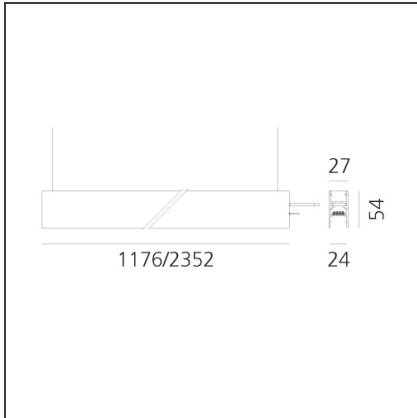

TECHNICAL DRAWINGS

FEATURES

Article Code:	AQ40001	Series:	Indoor, 2018 Artemide Collection
Colour:	White		
Installation:	Recessed, Suspension, Ceiling		
Environment:	Indoor		

DIMENSIONS

Length:	cm 118
Width:	cm 2.7
Height:	cm 5.4

Notes

Each linear, angle and curved elements are provided with mechanical and electrical joints and installation accessories. End caps have to be ordered separately. 1 suspension cable is also included.