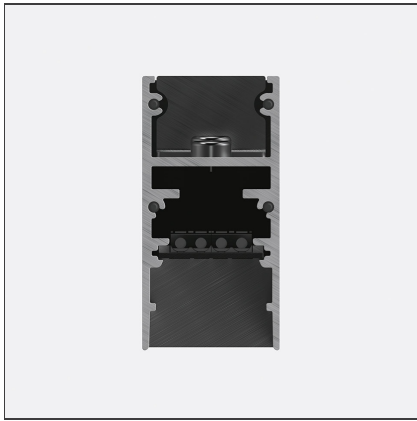

A.24 - Suspension Magnetic Track - Track - 2352mm - Black

IP20   

DESIGN BY

Carlotta de Bevilacqua

DESCRIPTION

A.24 is a new comprehensive and flexible system to design light in space. A single profile, only 24 mm thick, can be installed in the recessed, ceiling or suspension mode to continuously follow the angles on a flat or three-dimensional surface. This profile hosts to a variety of performance options: diffused light, sharp optical units with three beam angles, or a smart magnetic track. This makes A.24 a flexible system, as well as an open platform to accommodate other products from the Architectural collection. The suspension version also features direct emission. The three solutions can be alternated to match the architecture and the room functions with utmost flexibility. The competence of Artemide is revealed by the quality of light, as well as by the ability of A.24 to freely move in space, with direct power connection points up to 14 metres apart.

TECHNICAL DRAWINGS

FEATURES

Article Code:	AQ40104	Series:	Indoor
Colour:	Black		
Installation:	Ceiling, Suspension, Recessed		
Environment:	Indoor		

DIMENSIONS

Length:	cm 235.2
Width:	cm 2.7
Height:	cm 5.4
Weight:	kg 2.7

ACCESSORIES

A.24 - Suspension
- End caps. (2pcs)
including 1
suspension cable
200H - Black
AQ49004

240W Ceiling
power supply kit
(cable length 2,2
m) - 230VAC-
48VDC - IP20 -
321x91x111H -
Black - APP
Compatible
AQ16104APP

150W Ceiling
power supply kit
(cable length 2,2
m) - 230VAC-
48VDC - IP20 -
321x91x111H -
White - APP
Compatible
AQ17501APP

150W Ceiling
power supply kit
(cable length 2,2
m) - 230VAC-
48VDC - IP20 -
321x91x111H -
Black - APP
Compatible
AQ17504APP