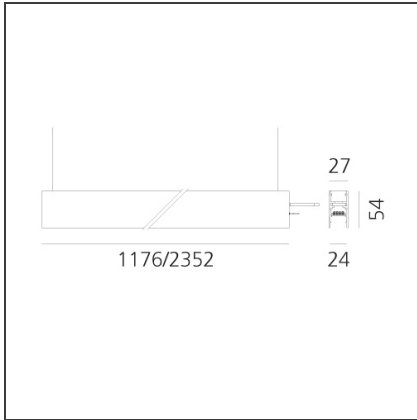

A.24 - Suspension Magnetic Track - Track - 2352mm - Black

IP20   

DESIGN BY

Carlotta de Bevilacqua

DESCRIPTION

A.24 is a new comprehensive and flexible system to design light in space. A single profile, only 24 mm thick, can be installed in the recessed, ceiling or suspension mode to continuously follow the angles on a flat or three-dimensional surface. This profile hosts to a variety of performance options: diffused light, sharp optical units with three beam angles, or a smart magnetic track. This makes A.24 a flexible system, as well as an open platform to accommodate other products from the Architectural collection. The suspension version also features direct emission. The three solutions can be alternated to match the architecture and the room functions with utmost flexibility. The competence of Artemide is revealed by the quality of light, as well as by the ability of A.24 to freely move in space, with direct power connection points up to 14 metres apart.

TECHNICAL DRAWINGS

FEATURES

Article Code:	AQ40104	Series:	Indoor
Colour:	Black		
Installation:	Ceiling, Suspension, Recessed		
Environment:	Indoor		

DIMENSIONS

Length:	cm 235.2
Width:	cm 2.7
Height:	cm 5.4
Weight:	kg 2.7