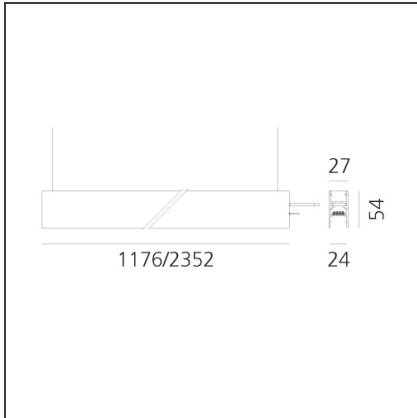

A.24 - Suspension Magnetic Track - Track - 2352mm - Brushed Bronze

IP20   

DESIGN BY

Carlotta de Bevilacqua

DESCRIPTION

A.24 is an open platform. A single intelligent profile generates three light performances while following the architecture with continuity, freedom and exibility. It is a fluid system that harbours a patented optoelectronic technology.

TECHNICAL DRAWINGS

FEATURES

Article Code:	AQ40120	Series:	Indoor, 2018 Artemide Collection
Colour:	Brushed Bronze		
Installation:	Recessed, Suspension, Ceiling		
Environment:	Indoor		

DIMENSIONS

Length:	cm 235
Width:	cm 2.7
Height:	cm 5.4