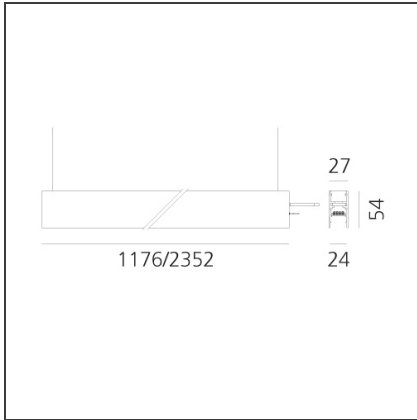

A.24 - Suspension Magnetic Track - Track - 2352mm - Brushed Bronze

IP20   

DESIGN BY

Carlotta de Bevilacqua

DESCRIPTION

A.24 is a new comprehensive and flexible system to design light in space. A single profile, only 24 mm thick, can be installed in the recessed, ceiling or suspension mode to continuously follow the angles on a flat or three-dimensional surface. This profile hosts to a variety of performance options: diffused light, sharp optical units with three beam angles, or a smart magnetic track. This makes A.24 a flexible system, as well as an open platform to accommodate other products from the Architectural collection. The suspension version also features direct emission. The three solutions can be alternated to match the architecture and the room functions with utmost flexibility. The competence of Artemide is revealed by the quality of light, as well as by the ability of A.24 to freely move in space, with direct power connection points up to 14 metres apart.

TECHNICAL DRAWINGS

FEATURES

Article Code:	AQ40120	Series:	Indoor
Colour:	Brushed Bronze		
Installation:	Ceiling, Suspension, Recessed		
Environment:	Indoor		

DIMENSIONS

Length:	cm 235.2
Width:	cm 2.7
Height:	cm 5.4
Weight:	kg 2.7

240W Ceiling power supply kit (cable length 2,2 m) - 230VAC-48VDC - IP20 - 321x91x111H - White - DALI AQ16101

240W Ceiling power supply kit (cable length 2,2 m) - 230VAC-48VDC - IP20 - 321x91x111H - Black - DALI AQ16104

240W Recessed power supply kit (cable length 2,2 m) - 230VAC-48VDC - IP20 - 396x195x112H - White - APP Compatible AQ15401APP

240W Recessed power supply kit (cable length 2,2 m) - 230VAC-48VDC - IP20 - 396x195x112H - Black - APP Compatible AQ15404APP