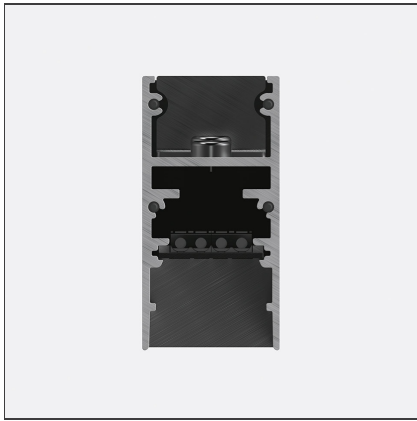

A.24 - Suspension Magnetic Track - Track - 2352mm - Brushed Bronze

IP20   

DESIGN BY

Carlotta de Bevilacqua

DESCRIPTION

A.24 is a new comprehensive and flexible system to design light in space. A single profile, only 24 mm thick, can be installed in the recessed, ceiling or suspension mode to continuously follow the angles on a flat or three-dimensional surface. This profile hosts to a variety of performance options: diffused light, sharp optical units with three beam angles, or a smart magnetic track. This makes A.24 a flexible system, as well as an open platform to accommodate other products from the Architectural collection. The suspension version also features direct emission. The three solutions can be alternated to match the architecture and the room functions with utmost flexibility. The competence of Artemide is revealed by the quality of light, as well as by the ability of A.24 to freely move in space, with direct power connection points up to 14 metres apart.

TECHNICAL DRAWINGS

FEATURES

Article Code:	AQ40120	Series:	Indoor
Colour:	Brushed Bronze		
Installation:	Ceiling, Suspension, Recessed		
Environment:	Indoor		

DIMENSIONS

Length:	cm 235.2
Width:	cm 2.7
Height:	cm 5.4
Weight:	kg 2.7

ACCESSORIES

240W Ceiling power supply kit (cable length 2,2 m) - 230VAC-48VDC - IP20 - 321x91x111H - Black - APP Compatible AQ16104APP

150W Ceiling power supply kit (cable length 2,2 m) - 230VAC-48VDC - IP20 - 321x91x111H - White - APP Compatible AQ17501APP

240W Ceiling power supply kit (cable length 2,2 m) - 230VAC-48VDC - IP20 - 321x91x111H - White - DALI AQ16101

240W Ceiling power supply kit (cable length 2,2 m) - 230VAC-48VDC - IP20 - 321x91x111H - Black - DALI AQ16104