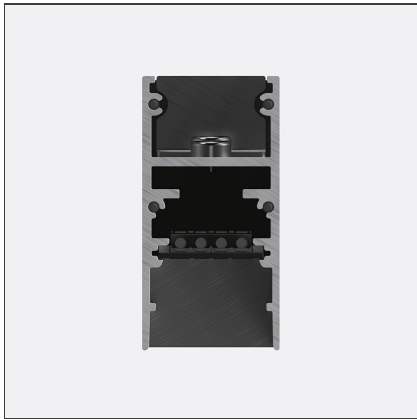

A.24 - Suspension Magnetic Track - Track - 2352mm - Brushed Bronze

IP20   

DESIGN BY

Carlotta de Bevilacqua

DESCRIPTION

A.24 is an open platform. A single intelligent profile generates three light performances while following the architecture with continuity, freedom and exibility. It is a fluid system that harbours a patented optoelectronic technology.

TECHNICAL DRAWINGS

FEATURES

Article Code:	AQ40120	Series:	Indoor, 2018 Artemide Collection
Colour:	Brushed Bronze		
Installation:	Recessed, Suspension, Ceiling		
Environment:	Indoor		

DIMENSIONS

Length:	cm 235
Width:	cm 2.7
Height:	cm 5.4

Notes

Each linear, angle and curved elements are provided with mechanical and electrical joints and installation accessories. End caps have to be ordered separately. 1 suspension cable is also included.

ACCESSORIES

Suspension Accessories - Recessed Power Supply Kit For Suspension Modules (230VAC-48VDC 240W DALI) - White
AQ15401

240W Bare power supply + plug 230VAC-48VDC IP20 - Undimmable (for dimmable version to be combined with "DALI-Selv interface")
AQ18000