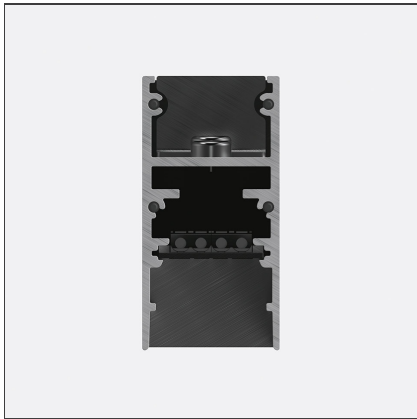

A.24 - Suspension Magnetic Track - Track - 2352mm - Brushed Silver

IP20   

DESIGN BY

Carlotta de Bevilacqua

DESCRIPTION

A.24 is a new comprehensive and flexible system to design light in space. A single profile, only 24 mm thick, can be installed in the recessed, ceiling or suspension mode to continuously follow the angles on a flat or three-dimensional surface. This profile hosts to a variety of performance options: diffused light, sharp optical units with three beam angles, or a smart magnetic track. This makes A.24 a flexible system, as well as an open platform to accommodate other products from the Architectural collection. The suspension version also features direct emission. The three solutions can be alternated to match the architecture and the room functions with utmost flexibility. The competence of Artemide is revealed by the quality of light, as well as by the ability of A.24 to freely move in space, with direct power connection points up to 14 metres apart.

TECHNICAL DRAWINGS

FEATURES

Article Code:	AQ40115	Series:	Indoor
Colour:	Brushed Silver		
Installation:	Ceiling, Suspension, Recessed		
Environment:	Indoor		

DIMENSIONS

Length:	cm 235.2
Width:	cm 2.7
Height:	cm 5.4
Weight:	kg 2.7

ACCESSORIES

240W Ceiling power supply kit (cable length 2,2 m) - 230VAC-48VDC - IP20 - 321x91x111H - Black - APP Compatible AQ16104APP

150W Ceiling power supply kit (cable length 2,2 m) - 230VAC-48VDC - IP20 - 321x91x111H - White - APP Compatible AQ17501APP

240W Ceiling power supply kit (cable length 2,2 m) - 230VAC-48VDC - IP20 - 321x91x111H - White - DALI AQ16101

240W Ceiling power supply kit (cable length 2,2 m) - 230VAC-48VDC - IP20 - 321x91x111H - Black - DALI AQ16104