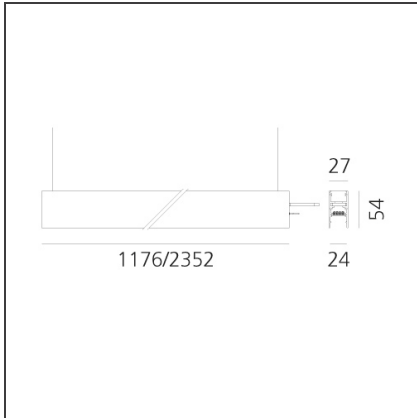

A.24 - Suspension Magnetic Track - Track - 2352mm - Brushed Silver

IP20   

DESIGN BY

Carlotta de Bevilacqua

DESCRIPTION

A.24 is a new comprehensive and flexible system to design light in space. A single profile, only 24 mm thick, can be installed in the recessed, ceiling or suspension mode to continuously follow the angles on a flat or three-dimensional surface. This profile hosts to a variety of performance options: diffused light, sharp optical units with three beam angles, or a smart magnetic track. This makes A.24 a flexible system, as well as an open platform to accommodate other products from the Architectural collection. The suspension version also features direct emission. The three solutions can be alternated to match the architecture and the room functions with utmost flexibility. The competence of Artemide is revealed by the quality of light, as well as by the ability of A.24 to freely move in space, with direct power connection points up to 14 metres apart.

TECHNICAL DRAWINGS

FEATURES

Article Code:	AQ40115	Series:	Indoor
Colour:	Brushed Silver		
Installation:	Ceiling, Suspension, Recessed		
Environment:	Indoor		

DIMENSIONS

Length:	cm 235.2
Width:	cm 2.7
Height:	cm 5.4
Weight:	kg 2.7

240W Ceiling power supply kit (cable length 2,2 m) - 230VAC-48VDC - IP20 - 321x91x111H - White - DALI AQ16101

240W Ceiling power supply kit (cable length 2,2 m) - 230VAC-48VDC - IP20 - 321x91x111H - Black - DALI AQ16104

240W Recessed power supply kit (cable length 2,2 m) - 230VAC-48VDC - IP20 - 396x195x112H - White - APP Compatible AQ15401APP

240W Recessed power supply kit (cable length 2,2 m) - 230VAC-48VDC - IP20 - 396x195x112H - Black - APP Compatible AQ15404APP