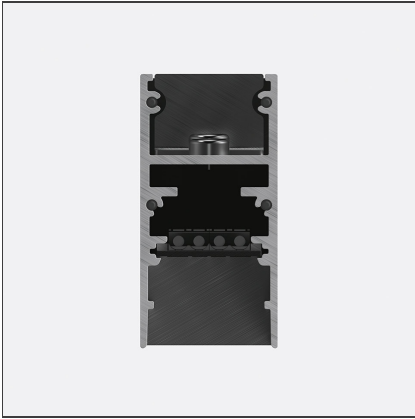

A.24 - Suspension Magnetic Track - Track - 2352mm - White

IP20   

DESIGN BY

Carlotta de Bevilacqua

DESCRIPTION

A.24 is an open platform. A single intelligent profile generates three light performances while following the architecture with continuity, freedom and exibility. It is a fluid system that harbours a patented optoelectronic technology.

TECHNICAL DRAWINGS

FEATURES

Article Code:	AQ40101	Series:	Indoor, 2018 Artemide Collection
Colour:	White		
Installation:	Recessed, Suspension, Ceiling		
Environment:	Indoor		

DIMENSIONS

Length:	cm 235
Width:	cm 2.7
Height:	cm 5.4

ACCESSORIES

A.24 - Suspension Accessories - Transition Cap - White
AQ49401

Suspension Accessories - Recessed Power Supply Kit For Suspension Modules (230VAC-48VDC 240W DALI) - White
AQ15401

240W Bare power supply + plug 230VAC-48VDC IP20 - Undimmable (for dimmable version to be combined with "DALI-Selv interface")
AQ18000