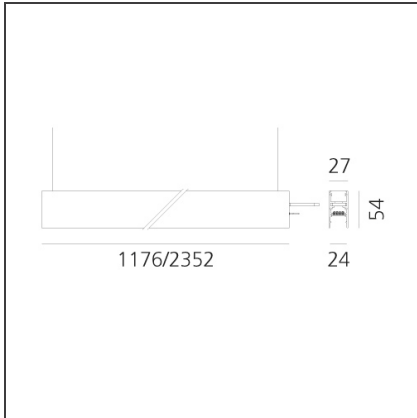

TECHNICAL DRAWINGS

FEATURES

Article Code:	AQ40101	Series:	Indoor
Colour:	White		
Installation:	Ceiling, Suspension, Recessed		
Environment:	Indoor		

DIMENSIONS

Length:	cm 235.2
Width:	cm 2.7
Height:	cm 5.4
Weight:	kg 2.7

Notes

Each linear, angle and curved elements are provided with mechanical and electrical joints and installation accessories. End caps have to be ordered separately. 1 suspension cable is also included. Depending on the driver, the product can be undimmable or dimmable DALI.