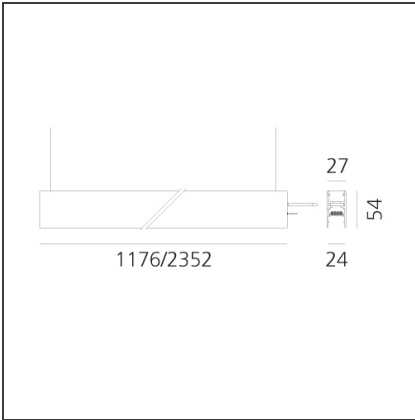

A.24 - Suspension Magnetic Track - Track - 2352mm - White

IP20   

DESIGN BY

Carlotta de Bevilacqua

DESCRIPTION

A.24 is an open platform. A single intelligent profile generates three light performances while following the architecture with continuity, freedom and exibility. It is a fluid system that harbours a patented optoelectronic technology.

TECHNICAL DRAWINGS

FEATURES

Article Code:	AQ40101	Series:	Indoor, 2018 Artemide Collection
Colour:	White		
Installation:	Recessed, Suspension, Ceiling		
Environment:	Indoor		

DIMENSIONS

Length:	cm 235
Width:	cm 2.7
Height:	cm 5.4