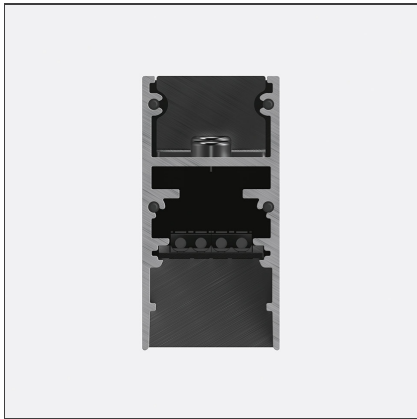

A.24 - Suspension Magnetic Track - Track - 2352mm - White

IP20

DESIGN BY

Carlotta de Bevilacqua

DESCRIPTION

A.24 is a new comprehensive and flexible system to design light in space. A single profile, only 24 mm thick, can be installed in the recessed, ceiling or suspension mode to continuously follow the angles on a flat or three-dimensional surface. This profile hosts to a variety of performance options: diffused light, sharp optical units with three beam angles, or a smart magnetic track. This makes A.24 a flexible system, as well as an open platform to accommodate other products from the Architectural collection. The suspension version also features direct emission. The three solutions can be alternated to match the architecture and the room functions with utmost flexibility. The competence of Artemide is revealed by the quality of light, as well as by the ability of A.24 to freely move in space, with direct power connection points up to 14 metres apart.