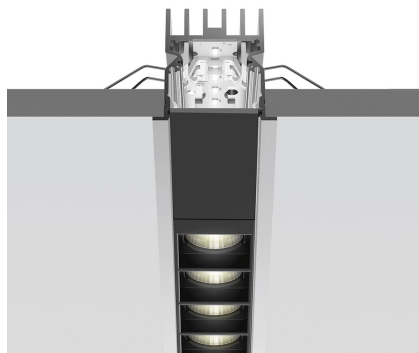

# A.39 Recessed Sharping Emission - Structural Module Trim - 1184mm - 20° - 3000K - Undimmable/Dimmable DALI - 2x4 Optics - Silver

Carlotta de Bevilacqua

IP 20  Regulable: 

## LUMINARIA

- Potencia (W): **22W**
- Flujo Luminoso (lm): **1648lm**
- CCT: **3000K**
- Efficiency: **76%**
- Efficacy: **74.93lm/W**
- CRI: **90**
- Dimmable Typology: **Dali**

## ESPECIFICACIONES

Optimized version in line applications with wide lenghts. Diffusing direct and direct + indirect emission. Recessed trim, trimless, suspension and ceiling versions. Dimmable and non dimmable in two CCT 3000K and 4000K versions.

## DIMENSIONES

- Longitud: **cm 118**
- Ancho: **cm 5.5**
- Profundidad empotrado: **cm 5.7**