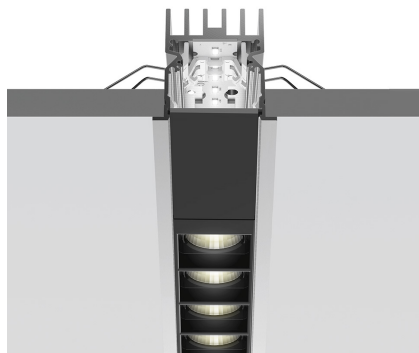

# A.39 Recessed Sharping Emission - Structural Module Trim - 1184mm - 20° - 4000K - Undimmable/Dimmable DALI - 3x4 Optics - Black

Carlotta de Bevilacqua

IP 20  Regulable: 

## LUMINARIA

- Potencia (W): **33W**
- Flujo Luminoso (lm): **2646lm**
- CCT: **4000K**
- Efficiency: **76%**
- Efficacy: **80.19lm/W**
- CRI: **90**
- Dimmable Typology: **Dali**

## ESPECIFICACIONES

Optimized version in line applications with wide lenghts. Diffusing direct and direct + indirect emission. Recessed trim, trimless, suspension and ceiling versions. Dimmable and non dimmable in two CCT 3000K and 4000K versions.

## DIMENSIONES

- Longitud: **cm 118**
- Ancho: **cm 5.5**
- Profundidad empotrado: **cm 5.7**