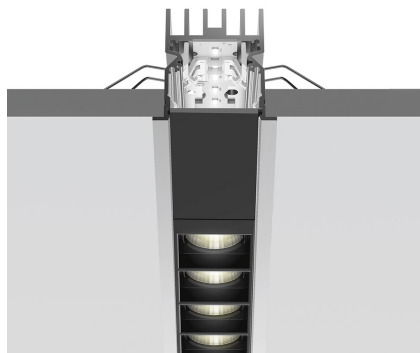

# A.39 Recessed Sharping Emission - Structural Module Trim - 1184mm - 52° - 3000K - Undimmable/Dimmable DALI - 3x4 Optics - White

Carlotta de Bevilacqua

IP 20  Regulable: 

## LUMINARIA

- Potencia (W): **33W**
- Flujo Luminoso (lm): **2396lm**
- CCT: **3000K**
- Efficiency: **73%**
- Efficacy: **72.6lm/W**
- CRI: **90**
- Dimmable Typology: **Dali**

## ESPECIFICACIONES

Optimized version in line applications with wide lenghts. Diffusing direct and direct + indirect emission. Recessed trim, trimless, suspension and ceiling versions. Dimmable and non dimmable in two CCT 3000K and 4000K versions.

## DIMENSIONES

- Longitud: **cm 118**
- Ancho: **cm 5.5**
- Profundidad empotrado: **cm 5.7**