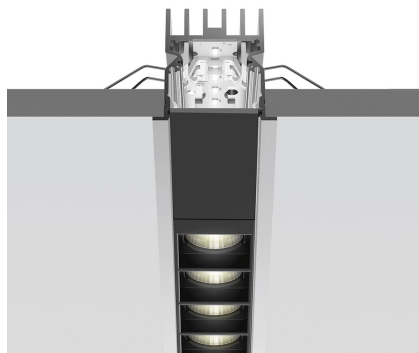

# A.39 Recessed Sharping Emission - Structural Module Trim - 2368mm - 20° - 4000K - Undimmable/Dimmable DALI - 6x4 Optics - Silver

Carlotta de Bevilacqua

IP 20  Regulable: 

## LUMINARIA

- Potencia (W): **66W**
- Flujo Luminoso (lm): **5292lm**
- CCT: **4000K**
- Efficiency: **76%**
- Efficacy: **80.19lm/W**
- CRI: **90**
- Dimmable Typology: **Dali**

## ESPECIFICACIONES

Optimized version in line applications with wide lenghts. Diffusing direct and direct + indirect emission. Recessed trim, trimless, suspension and ceiling versions. Dimmable and non dimmable in two CCT 3000K and 4000K versions.

## DIMENSIONES

- Longitud: **cm 237**
- Ancho: **cm 5.5**
- Profundidad empotrado: **cm 5.7**