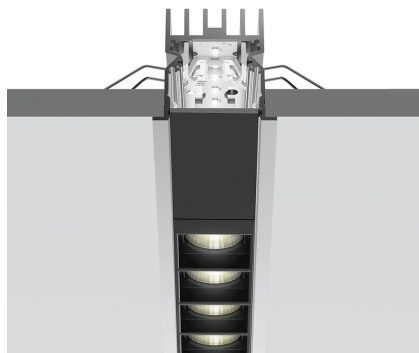

# A.39 Recessed Sharping Emission - Structural Module Trim - 2368mm - 36° - 3000K - Undimmable/Dimmable DALI - 4x4 Optics - Black

Carlotta de Bevilacqua

IP 20  Regulable: 

## LUMINARIA

- Potencia (W): **44W**
- Flujo Luminoso (lm): **3085lm**
- CCT: **3000K**
- Efficiency: **71%**
- Efficacy: **70.11lm/W**
- CRI: **90**
- Dimmable Typology: **Dali**

## ESPECIFICACIONES

Optimized version in line applications with wide lenghts. Diffusing direct and direct + indirect emission. Recessed trim, trimless, suspension and ceiling versions. Dimmable and non dimmable in two CCT 3000K and 4000K versions.

## DIMENSIONES

- Longitud: **cm 237**
- Ancho: **cm 5.5**
- Profundidad empotrado: **cm 5.7**