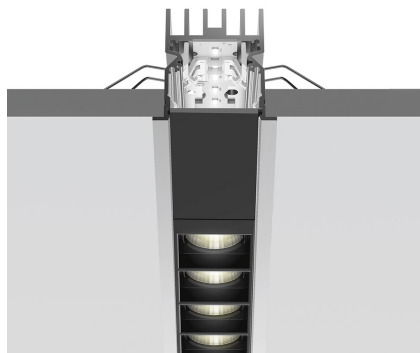

# A.39 Recessed Sharping Emission - Structural Module Trim - 2368mm - 36° - 3000K - Undimmable/Dimmable DALI - 4x4 Optics - Silver

Carlotta de Bevilacqua

IP 20  Regulable: 

## LUMINARIA

- Potencia (W): **44W**
- Flujo Luminoso (lm): **3085lm**
- CCT: **3000K**
- Efficiency: **71%**
- Efficacy: **70.11lm/W**
- CRI: **90**
- Dimmable Typology: **Dali**

## ESPECIFICACIONES

Optimized version in line applications with wide lenghts. Diffusing direct and direct + indirect emission. Recessed trim, trimless, suspension and ceiling versions. Dimmable and non dimmable in two CCT 3000K and 4000K versions.

## DIMENSIONES

- Longitud: **cm 237**
- Ancho: **cm 5.5**
- Profundidad empotrado: **cm 5.7**