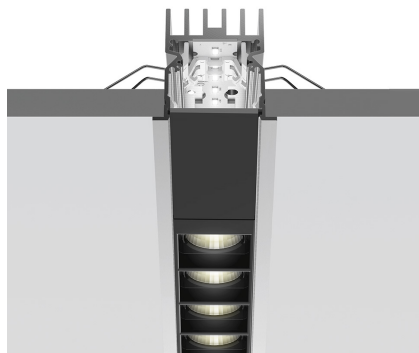

# A.39 Recessed Sharping Emission - Structural Module Trim - 2368mm - 36° - 3000K - Undimmable/Dimmable DALI - 4x4 Optics - White

Carlotta de Bevilacqua

IP 20  Regulable: 

## LUMINARIA

- Potencia (W): **44W**
- Flujo Luminoso (lm): **3085lm**
- CCT: **3000K**
- Efficiency: **71%**
- Efficacy: **70.11lm/W**
- CRI: **90**
- Dimmable Typology: **Dali**

## ESPECIFICACIONES

Optimized version in line applications with wide lenghts. Diffusing direct and direct + indirect emission. Recessed trim, trimless, suspension and ceiling versions. Dimmable and non dimmable in two CCT 3000K and 4000K versions.

## DIMENSIONES

- Longitud: **cm 237**
- Ancho: **cm 5.5**
- Profundidad empotrado: **cm 5.7**