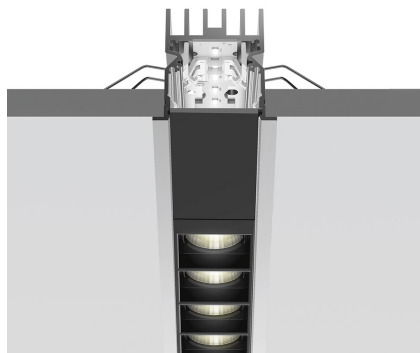

# A.39 Recessed Sharping Emission - Structural Module Trim - 2368mm - 36° - 3000K - Undimmable/Dimmable DALI - 6x4 Optics - Silver

Carlotta de Bevilacqua

IP 20  Regulable: 

## LUMINARIA

- Potencia (W): **66W**
- Flujo Luminoso (lm): **4627lm**
- CCT: **3000K**
- Efficiency: **71%**
- Efficacy: **70.11lm/W**
- CRI: **90**
- Dimmable Typology: **Dali**

## ESPECIFICACIONES

Optimized version in line applications with wide lenghts. Diffusing direct and direct + indirect emission. Recessed trim, trimless, suspension and ceiling versions. Dimmable and non dimmable in two CCT 3000K and 4000K versions.

## DIMENSIONES

- Longitud: **cm 237**
- Ancho: **cm 5.5**
- Profundidad empotrado: **cm 5.7**